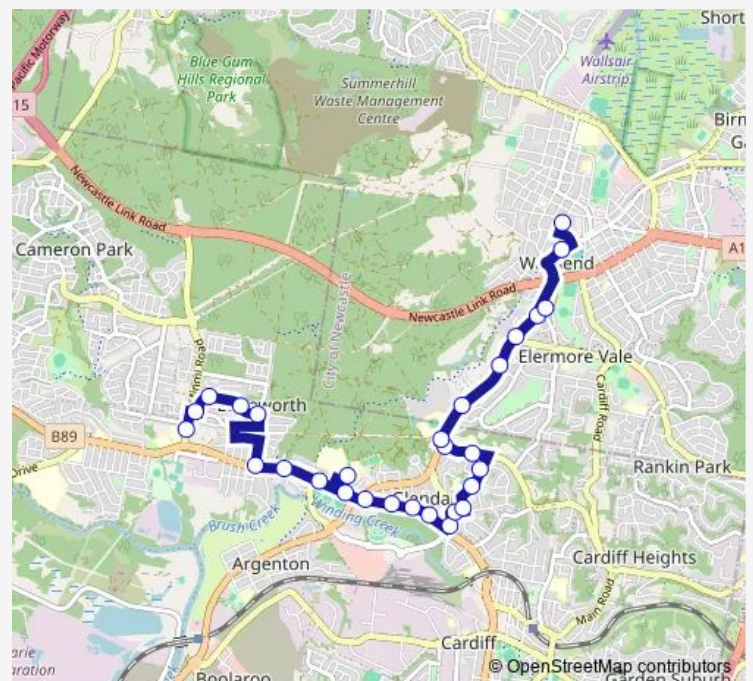

Main Rd After Fairleigh St

Main Rd Before Manuel St

Main Rd At Poyner Av

Main Rd At Lilian St

Main Rd After Bruce St

Glendale Dr Opp Alfred St

Graham St After Glendale Dr

Clarence St At Graham St

Monday 15:20

Tuesday 15:20

Wednesday 15:20

Thursday 15:20

Friday 15:20

Saturday —

Sunday —

Route info

Direction: Edgeworth Public School, Minmi Rd

Stops: 29

Trip Duration: 0 hour 25 min

6153 — Edgeworth PS to Wallsend Plaza

Macquarie College, Lake Rd

168 Lake Rd

Lake Rd Opp 14

Woodlands Retirement Village, Lake Rd

Lake Rd After Dorrigo St

Lake Rd Opp Jubilee Rd

Cowper St Opp Wal Herd Park

Wallsend District Library, Bunn St

6153 School Bus time schedules and route maps are available in an offline PDF at busmaps.com. Use the busmaps.com website to see live bus times, train schedule or subway schedule, and step-by-step directions for all public transit in Newcastle