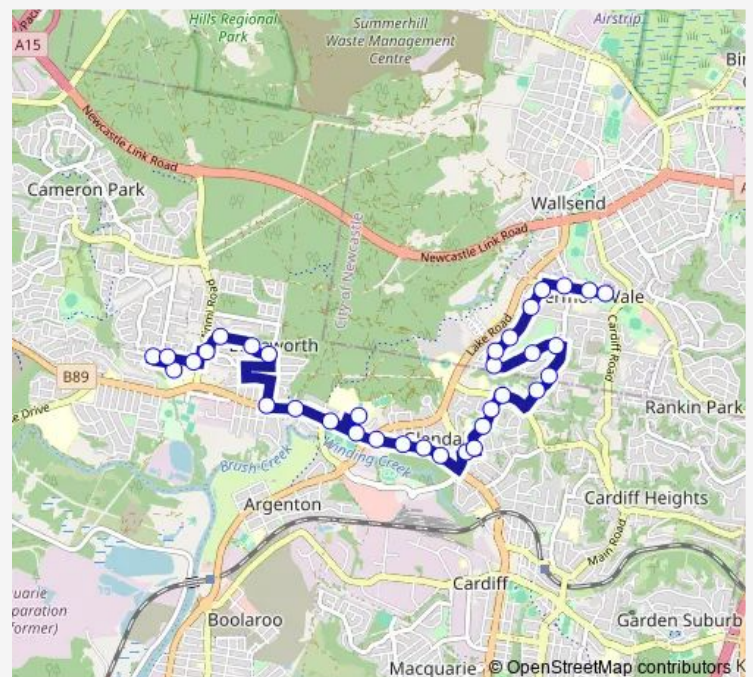

### Direction

Edgeworth Ps — Croudace Rd After Sherwood St

34 stops

[Open route schedule](#)

Edgeworth Ps

Renfrew Cres At Oakville Rd

Oakville Rd After Harris St

Oakville Rd Opp Edgeworth Public School

Main Rd After Fairleigh St

Main Rd Before Manuel St

Main Rd At Poyner Av

Main Rd At Lilian St

Main Rd After Bruce St

Graham St After Glendale Dr

Clarence St At Graham St

Clarence St Opp Karen Av

### Route schedule

Edgeworth Ps — Croudace Rd After Sherwood St

Monday 15:20

Tuesday 15:20

Wednesday 15:20

Thursday 15:20

Friday 15:20

Saturday —

### Route info

Direction: Edgeworth Ps

Stops: 34

Trip Duration: 0 hour 38 min

6153 — Edgeworth PS to Wallsend Plaza

Reservoir Rd Opp Clarence St

Jubilee Rd Opp Ellerdale Dr

Jubilee Rd Opp Robinia Cl