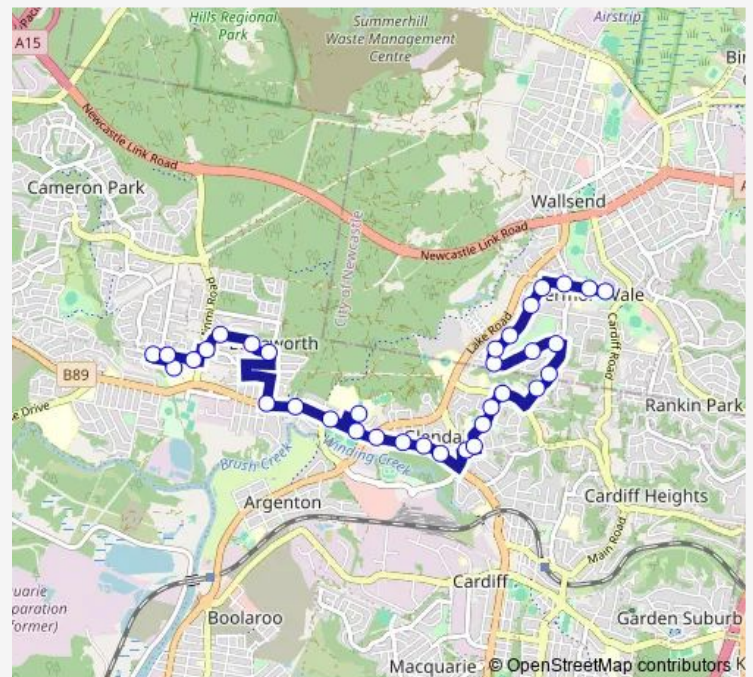

### Direction

Edgeworth Ps — Croudace Rd After Sherwood St

34 stops

[Open route schedule](#)

Edgeworth Ps

Renfrew Cres At Oakville Rd

Oakville Rd After Harris St

Oakville Rd Opp Edgeworth Public School

Main Rd After Fairleigh St

Main Rd Before Manuel St

Main Rd At Poyner Av

Main Rd At Lilian St

Main Rd After Bruce St

Graham St After Glendale Dr

Clarence St At Graham St

Clarence St Opp Karen Av

### Route schedule

Edgeworth Ps — Croudace Rd After Sherwood St

Monday 15:20

Tuesday 15:20

Wednesday 15:20

Thursday 15:20

Friday 15:20

Saturday —

### Route info

Direction: Edgeworth Ps

Stops: 34

Trip Duration: 0 hour 38 min

6153 — Edgeworth PS to Wallsend Plaza

Reservoir Rd Opp Clarence St

Jubilee Rd Opp Ellerdale Dr

Jubilee Rd Opp Robinia Cl