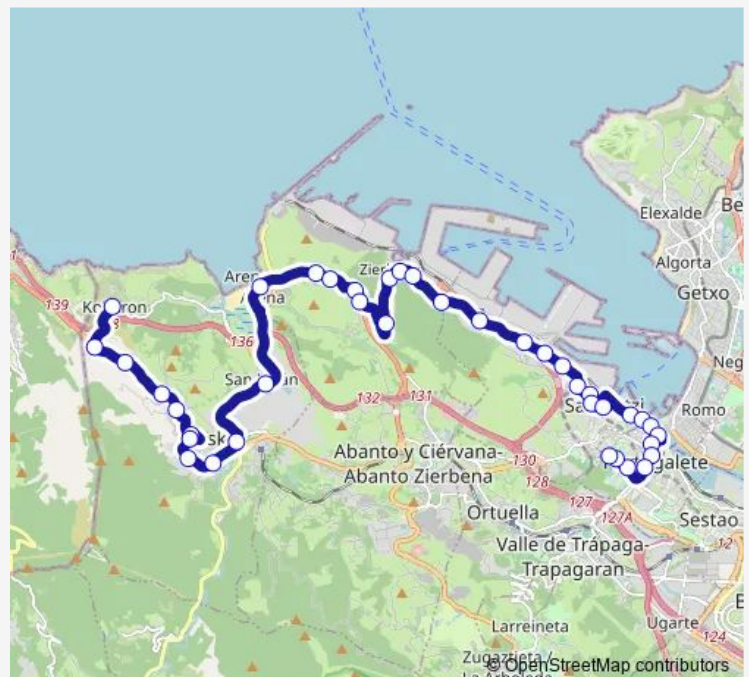

Virgen DEL Puerto (Lazkano) (1076)

Paderojos (1077)

Kalero (1045)

Route schedule

Cobaron (1303) — Aspaldiko (Egoitza/Residencia) (3375)

Monday 06:55-22:00

Tuesday 06:55-22:00

Wednesday 06:55-22:00

Thursday 06:55-22:00

Friday 06:55-22:00

Saturday 08:00-22:00

Sunday 08:00-22:00

Route info

Direction: Cobaron (1303)

Stops: 39

Trip Duration: 1 hour 0 min

Thursday 09:00-22:00

Friday 07:00-22:00

Saturday 09:00-22:00

Sunday 09:00-22:00

Route info

Direction: Aspaldiko (Egoitza/Residencia) (3375)

Stops: 31

Trip Duration: 0 hour 41 min