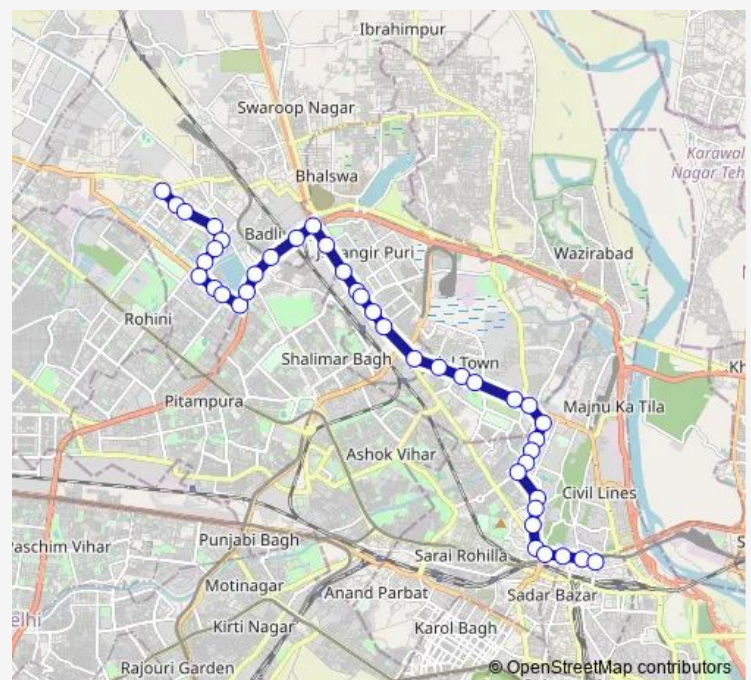

Mahindra Park

Sarai Pipal Thala

Adarsh Nagar Metro Station

Route schedule

Rohini Sec 16 (Maharaja Aggarsen Dharam Sthal) — Mori Gate Terminal

Monday 04:37-13:12

Tuesday 04:37-13:12

Wednesday 04:37-13:12

Thursday 04:37-13:12

Friday 04:37-13:12

Saturday 04:37-13:12

Sunday 04:37-13:12

Route info

Direction: Rohini Sec 16 (Maharaja Aggarsen Dharam Sthal)

Stops: 41

Trip Duration: 1 hour 12 min