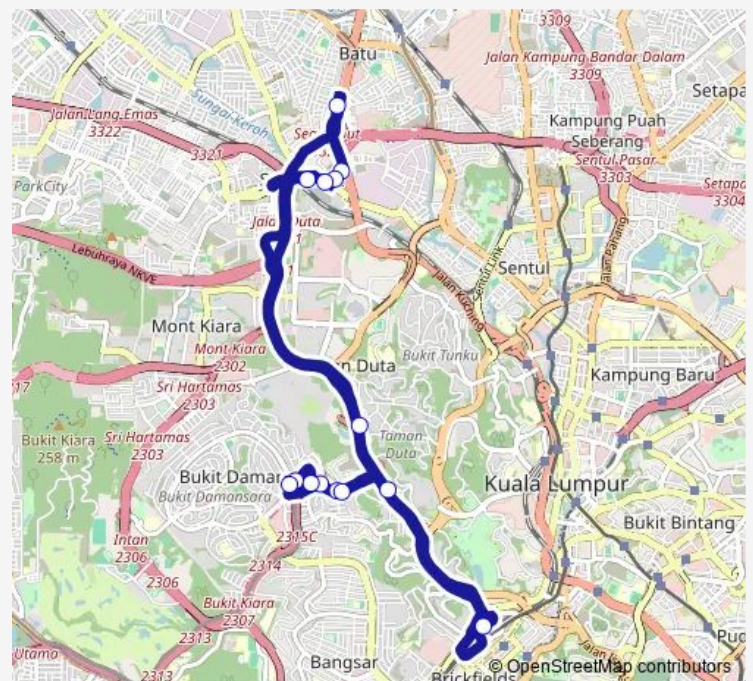

Bus T819

[Go to website](#)

Direction

(M1) MRT Semantan Pintu B — (M1) MRT Semantan Pintu B

15 stops

[Open route schedule](#)

(M1) MRT Semantan Pintu B

HP Tower

High Commission OF India (Old)

Duta Vista

(M3) KL Sentral

Wisma Damansara (Barat)

(M1) MRT Semantan Pintu B

Route schedule

(M1) MRT Semantan Pintu B — (M1) MRT Semantan Pintu B

Monday 06:00-23:30

Tuesday 06:00-23:30

Wednesday 06:00-23:30

Thursday 06:00-23:30

Friday 06:00-23:30

Saturday 06:00-23:30

Sunday 06:00-23:30

Route info

Direction: (M1) MRT Semantan Pintu B

Stops: 15

Trip Duration: 0 hour 35 min

T819

T819 Bus time schedules and route maps are available in an offline PDF at busmaps.com. Use the busmaps.com website to see live bus times, train schedule or subway schedule, and step-by-step directions for all public transit in Kuala Lumpur