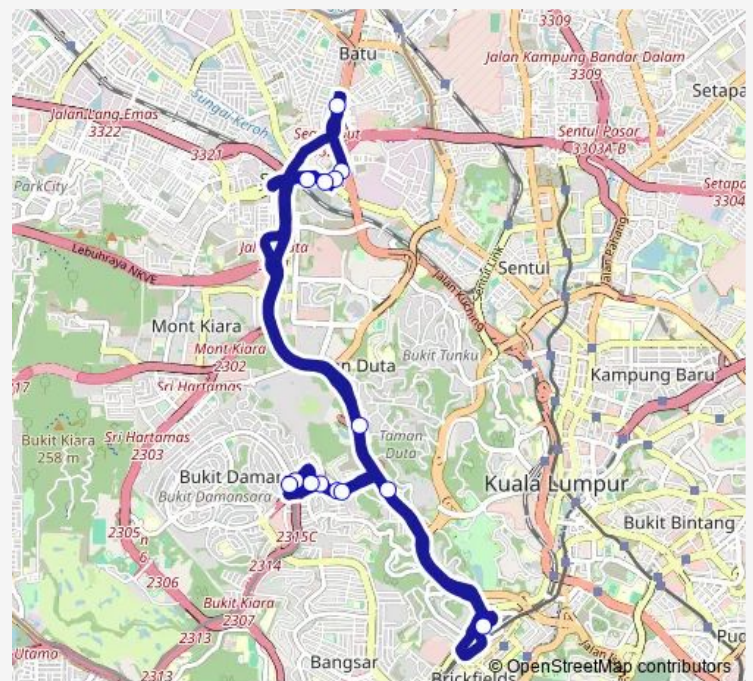

(M3) KL Sentral

Wisma Damansara (Barat)

(M1) MRT Semantan Pintu B

### Route schedule

(M1) MRT Semantan Pintu B — (M1) MRT Semantan Pintu B

Monday 06:00-23:30

Tuesday 06:00-23:30

Wednesday 06:00-23:30

Thursday 06:00-23:30

Friday 06:00-23:30

Saturday 06:00-23:30

Sunday 06:00-23:30

### Route info

Direction: (M1) MRT Semantan Pintu B

Stops: 15

Trip Duration: 0 hour 30 min

T819

T819 Bus time schedules and route maps are available in an offline PDF at [busmaps.com](https://busmaps.com). Use the [busmaps.com](https://busmaps.com) website to see live bus times, train schedule or subway schedule, and step-by-step directions for all public transit in Kuala Lumpur