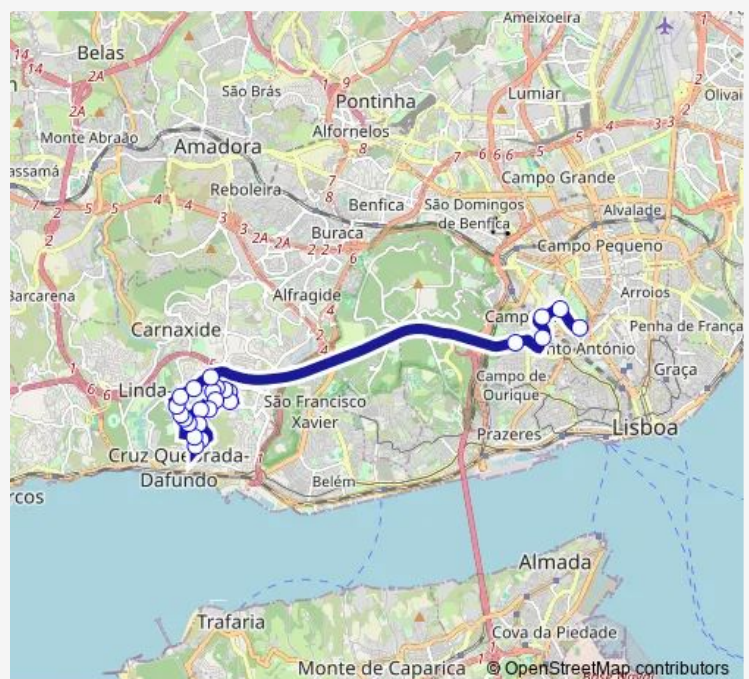

### Route schedule

Marquês de Pombal (Metro) P3 — Linda-a-velha

Monday 06:45-20:30

Tuesday 06:45-20:30

Wednesday 06:45-20:30

Thursday 06:45-20:30

Friday 06:45-20:30

Saturday —

### Route info

Direction: Marquês de Pombal (Metro) P3

Stops: 22

Trip Duration: 0 hour 32 min

1724 — Linda-a-Velha – Marquês Pombal (Metro) via Alto Sta Catarina

BusMaps