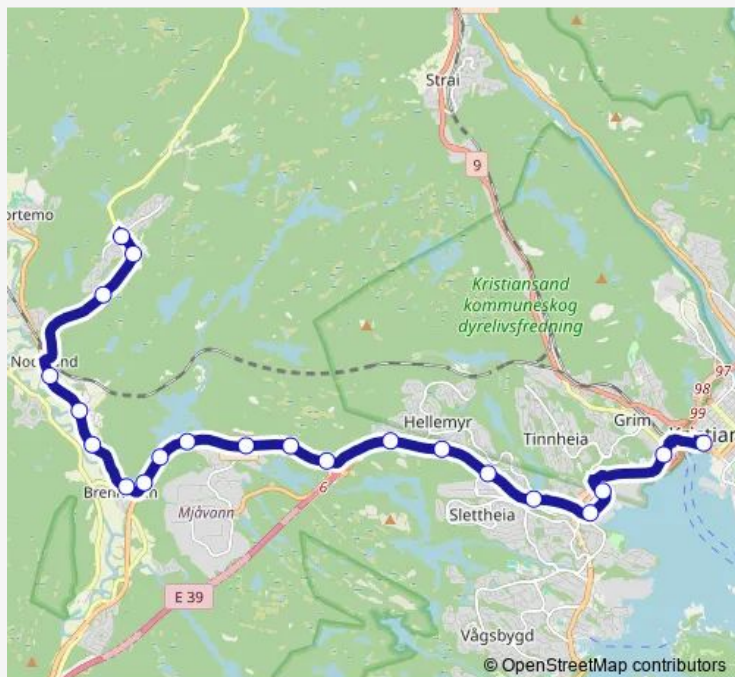

### Route schedule

Kristiansand rutebilstasjon — Nodelandsheia

Monday	—
Tuesday	—
Wednesday	—
Thursday	—
Friday	—
Saturday	25:25 <sup>+1</sup>
Sunday	—

### Route info

Direction: Kristiansand rutebilstasjon

Stops: 21

Trip Duration: 0 hour 21 min

■ N45 — Nattbuss Songdalen

N45 Night Bus Service time schedules and route maps are available in an offline PDF at [busmaps.com](https://busmaps.com). Use the [busmaps.com](https://busmaps.com) website to see live bus times, train schedule or subway schedule, and step-by-step directions for all public transit in Kristiansand