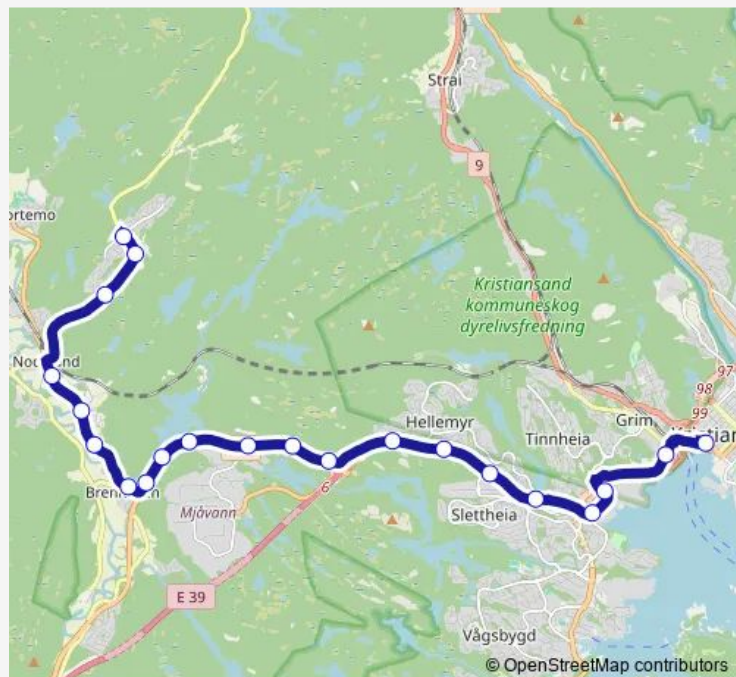

Svalåskjerran

Tunballen skole

Nodelandsheia

Route schedule

Kristiansand rutebilstasjon — Nodelandsheia

Monday	—
Tuesday	—
Wednesday	—
Thursday	—
Friday	—
Saturday	25:25 ⁺¹
Sunday	—

Route info

Direction: Kristiansand rutebilstasjon

Stops: 21

Trip Duration: 0 hour 21 min

■ N45 — Nattbuss Songdalen

N45 Night Bus Service time schedules and route maps are available in an offline PDF at busmaps.com. Use the busmaps.com website to see live bus times, train schedule or subway schedule, and step-by-step directions for all public transit in Kristiansand