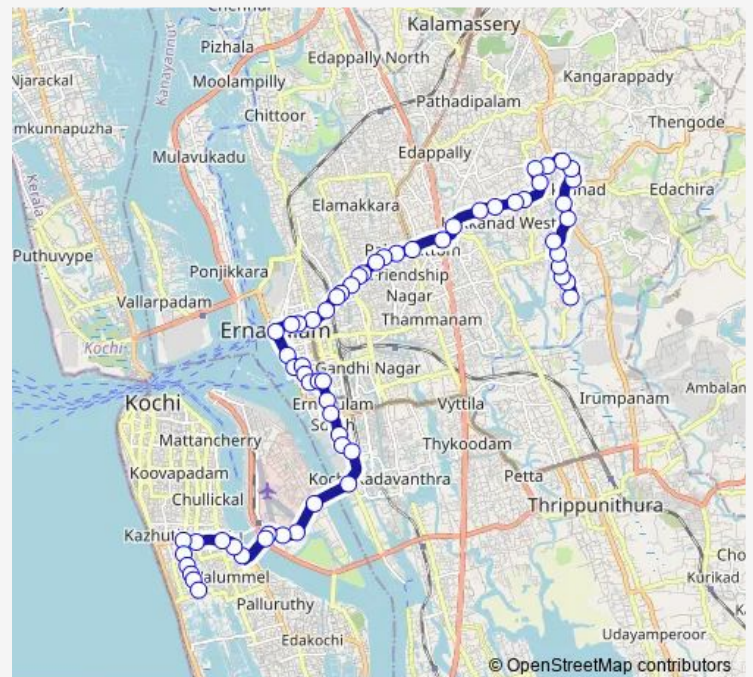

### Route info

Direction: Mundamveli

Stops: 61

Trip Duration: 1 hour 14 min

Thuthiyoor ↔ Mundamveli

Gandhi Square

Subash Park

Children's Park