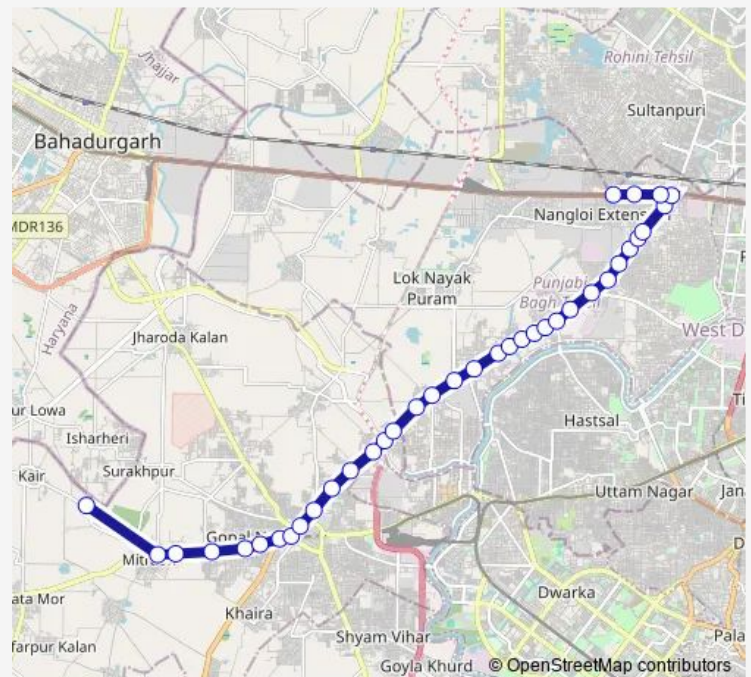

Satya Vihar / Chanchal Park

Tilangpur Kotla

Kotla Vihar Phase 1

Route schedule

Kair Depot — Qamruddin Nagar Terminal

Monday 05:28-20:24

Tuesday 05:28-20:24

Wednesday 05:28-20:24

Thursday 05:28-20:24

Friday 05:28-20:24

Saturday 05:28-20:24

Sunday 05:28-20:24

Route info

Direction: Kair Depot

Stops: 37

Trip Duration: 1 hour 12 min