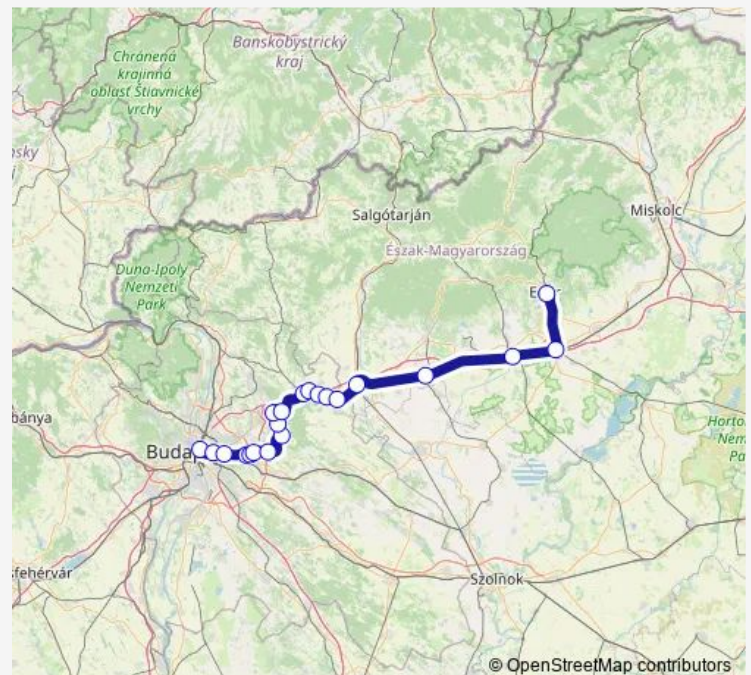

Rail 542

[Go to website](#)

Direction

undefined — undefined

0 stops

[Open route schedule](#)

Route schedule

undefined — undefined

Monday	06:29
Tuesday	06:29
Wednesday	06:29
Thursday	06:29
Friday	06:29
Saturday	06:29
Sunday	06:29

Route info

Direction:

Stops: 0

Trip Duration: – min

■ 542

Direction

Budapest-Keleti — Eger

21 stops

[Open route schedule](#)

Budapest-Keleti

Kőbánya felső

Rákos

Rákosliget

Rákoscsaba-Újtelep

Rákoscsaba

Pécel

Isaszeg

Gödöllő-Állami telepek

Gödöllő

Máriabesnyő

Bag

Aszód

Hévízgyörk