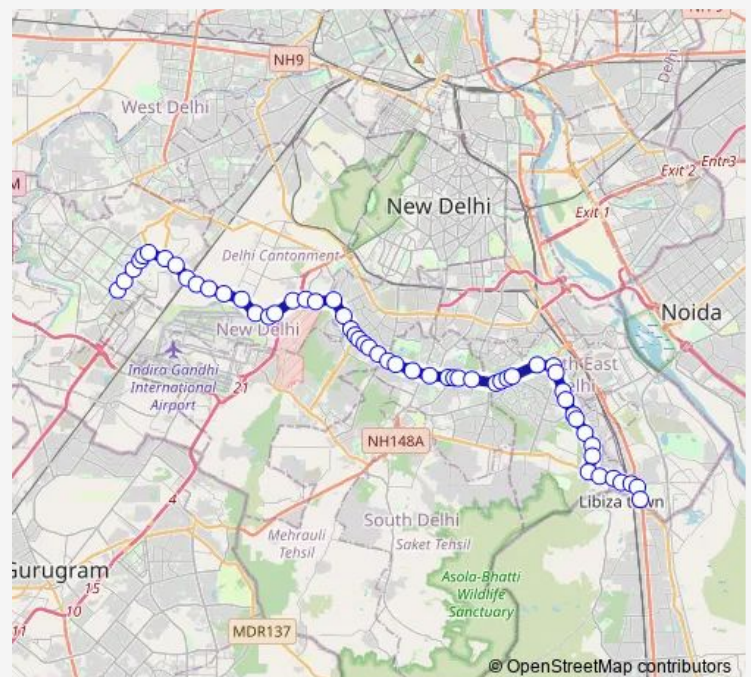

Subroto Park (Arjun Path)

Shani Mandir / Vasant Village

Swami Malai Mandir

Route schedule

Nhai Building/ Dwarka Sec-10 Metro Station — Badarpur Border (T)

Monday 05:07-19:07

Tuesday 05:07-19:07

Wednesday 05:07-19:07

Thursday 05:07-19:07

Friday 05:07-19:07

Saturday 05:07-19:07

Sunday 05:07-19:07

Route info

Direction: Nhai Building/ Dwarka Sec-10 Metro Station

Stops: 56

Trip Duration: 2 hour 6 min