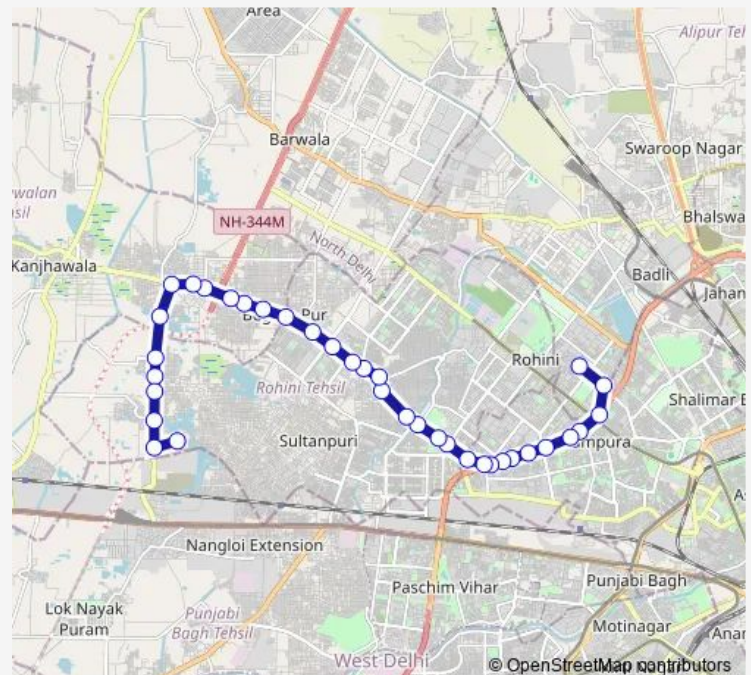

Pooth Kalan

Rohini Sec 20/21 More

Rohini Sec-21

Route schedule

Raja Pur (Prashant Vihar) — Rani Khera Depot 2

Monday 19:35-22:50

Tuesday 19:35-22:50

Wednesday 19:35-22:50

Thursday 19:35-22:50

Friday 19:35-22:50

Saturday 19:35-22:50

Sunday 19:35-22:50

Route info

Direction: Raja Pur (Prashant Vihar)

Stops: 36

Trip Duration: 1 hour 8 min