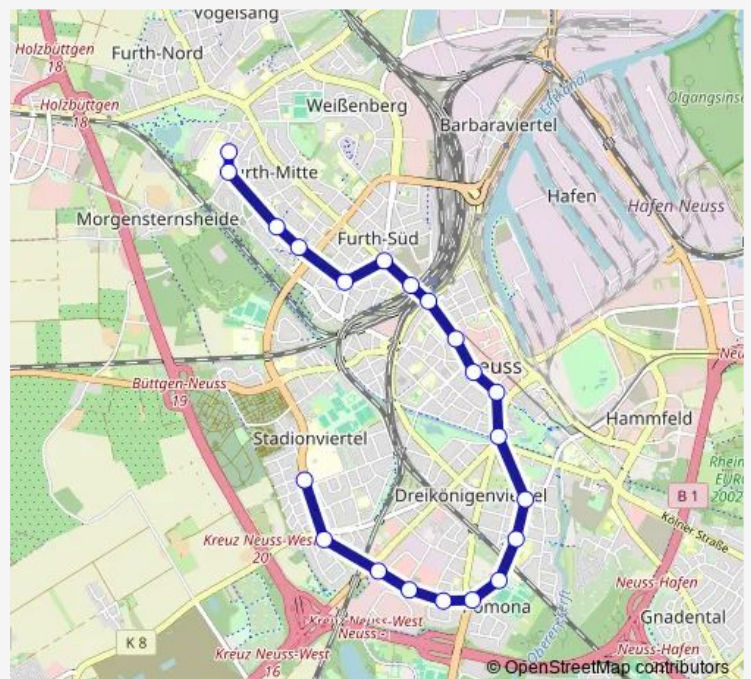

### Route schedule

undefined — undefined

Monday

—

Tuesday

—

Wednesday

—

Thursday

—

Friday

—

Saturday

—

Sunday

06:10

### Route info

Direction:

Stops: 0

Trip Duration: — min

848T

## Direction

Neuss Lukaskrankenhaus — Neuss Johanna-Etienne-Krhs.

21 stops

[Open route schedule](#)

Neuss Lukaskrankenhaus

Neuss Hertzstr.

Neuss Polizeibehörde

Neuss Moselstraße/Stadtwerke