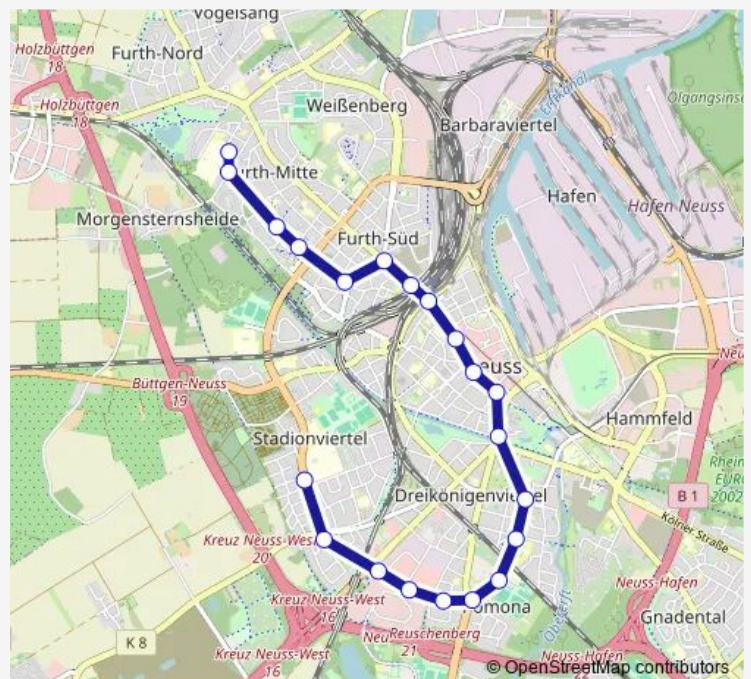

Thursday

—

Friday

—

Saturday

—

Sunday

06:10

### Route info

Direction:

Stops: 0

Trip Duration: — min

848t

BusMaps

## Direction

Neuss Lukaskrankenhaus — Neuss Johanna-Etienne-Krhs.

21 stops

[Open route schedule](#)

Neuss Lukaskrankenhaus

Neuss Hertzstr.

Neuss Polizeibehörde

Neuss Moselstraße/Stadtwerke

## Route schedule

Neuss Lukaskrankenhaus — Neuss Johanna-Etienne-Krhs.

Monday

—

Tuesday

—

Wednesday

—