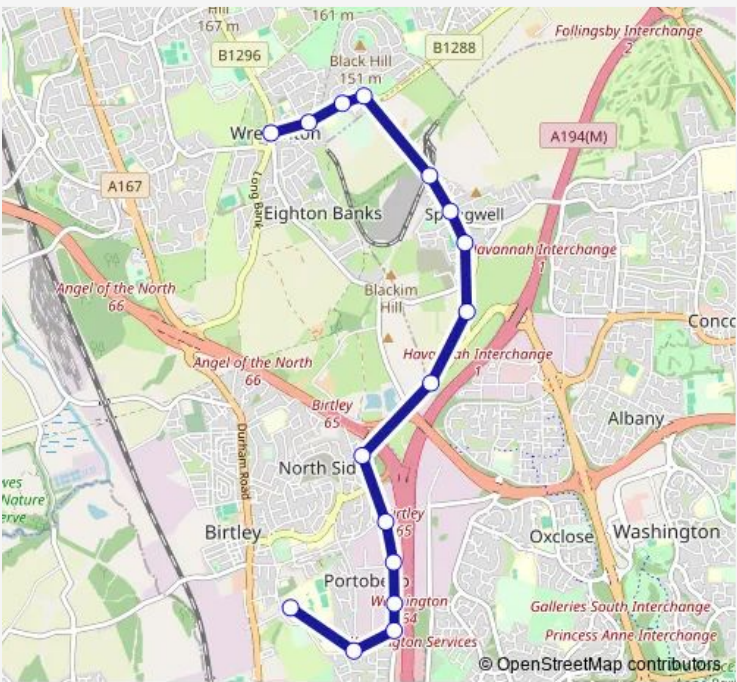

Bus S873 Springwell Village - Lord Lawson of Beamish Academy

[Go to website](#)

Direction
 Lord Lawson Of Beamish Academy — High Street - Springwell Road
 16 stops
[Open route schedule](#)

- Lord Lawson Of Beamish Academy
- Birtley Lane-Manor House
- Portobello Road-Seagraves
- Portobello Road-Shadon Way
- Portobello
- Portobello Road-Fell Bank
- Portobello Road-Lazy Bar Ranch
- Mill House Inn
- Springwell Road-Baxters Farm
- Springwell Road-Primary School
- Springwell Village
- Springwell Road-Bowes Railway
- Springwell Rd-Springwell Tce
- Springwell Rd-Felldyke School
- Springwell Road-Social Club
- High Street - Springwell Road

Route schedule
 Lord Lawson Of Beamish Academy — High Street - Springwell Road

Monday	15:30
Tuesday	15:30
Wednesday	15:30
Thursday	15:30
Friday	15:30
Saturday	—
Sunday	—

Route info
 Direction: Lord Lawson Of Beamish Academy
 Stops: 16
 Trip Duration: 0 hour 20 min

Direction

Springwell Road-Primary School — Lord Lawson Of Beamish Academy

19 stops

[Open route schedule](#)

Springwell Road-Primary School

Springwell Village

Springwell Road-Bowes Railway

Springwell Rd-Springwell Tce

Foxpond Roundabout

Portobello Road-Fell Bank

Portobello

Portobello Road-Shadon Way

Birtley Lane-Fell Close

Birtley Lane-Leafield House

Lord Lawson Of Beamish Academy

Route schedule