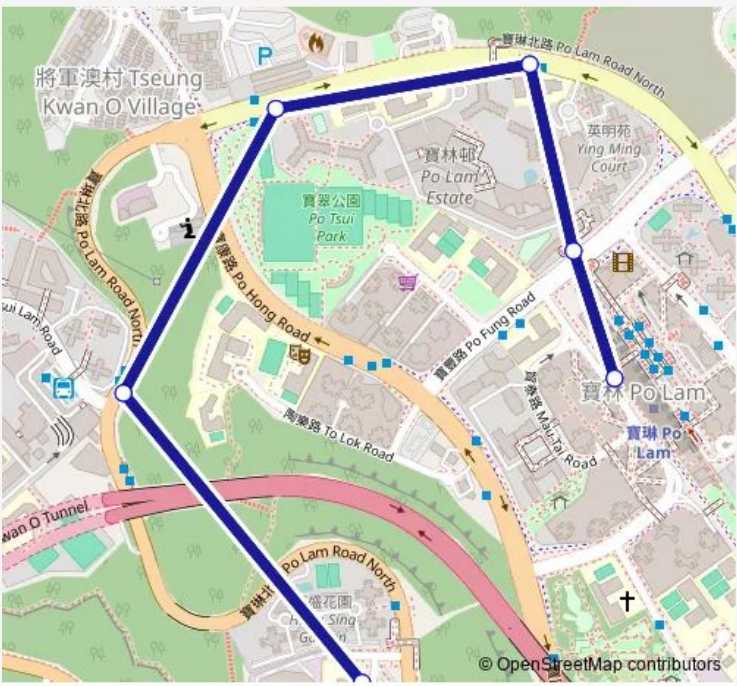

- Hong Sing Garden BUS Terminus, Outside King Ling College
- Tsui LAM Indoor Creation Centre
- PO LAM Road North, Opposite PO YAN House|Po LAM Road North, Near PO Tsui Park|Po LAM Road North, Opposite PO YAN House, PO LAM Estate|Po LAM Fire Station
- PO LAM Road North, Opposite Ying Ming Court|Ying Ming Court|Po LAM Road North, Near LOK SIN Tong LAU TAK Primary School|Po LAM Road North, Opposite LOK SIN Tong LAU TAK Primary School
- PO Fung Road, Outside Metro City Phase 2
- MAU YIP Road, Near PO LAM Station|Po LAM Station

Route schedule

Hong Sing Garden BUS Terminus, Outside King Ling College — MAU YIP Road, Near PO LAM Station|Po LAM Station

Monday	06:30-24:00
Tuesday	06:30-24:00
Wednesday	06:30-24:00
Thursday	06:30-24:00
Friday	06:30-24:00
Saturday	06:30-24:00
Sunday	06:30-24:00

Route info

Direction: Hong Sing Garden BUS Terminus, Outside King Ling College

Stops: 6

Trip Duration: 0 hour 6 min

### Route info

Direction: MAU YIP Road, Near PO LAM Station|Po LAM  
Station

Stops: 6

Trip Duration: 0 hour 6 min