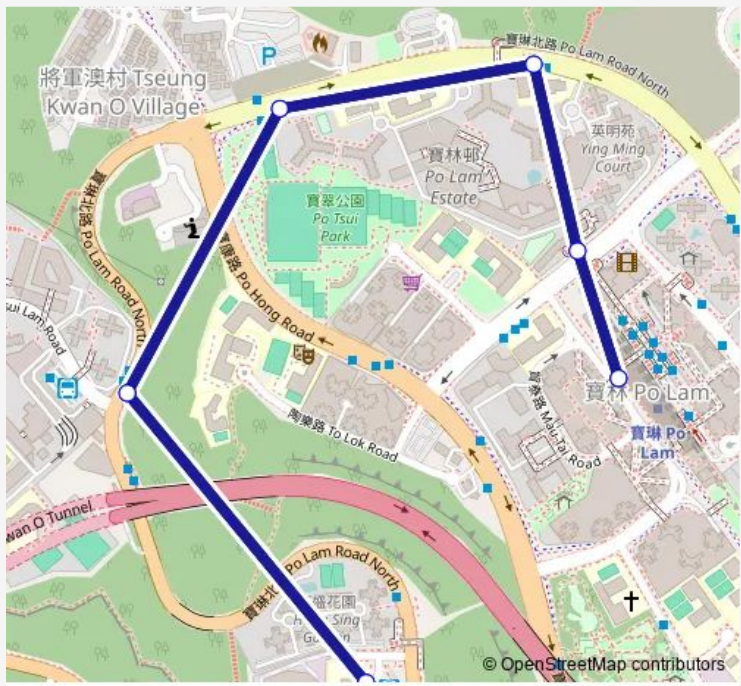

- HONG SING GARDEN BUS TERMINUS, OUTSIDE KING LING COLLEGE
  
- TSUI LAM INDOOR CREATION CENTRE
  
- PO LAM Road North, Opposite PO YAN House|Po LAM Road North, Near PO Tsui Park|Po LAM Road North, Opposite PO YAN House, PO LAM Estate|Po LAM Fire Station
  
- PO LAM ROAD NORTH, OPPOSITE YING MING COURT|YING MING COURT|PO LAM ROAD NORTH, NEAR LOK SIN TONG LAU TAK PRIMARY SCHOOL|PO LAM ROAD NORTH, OPPOSITE LOK SIN TONG LAU TAK PRIMARY SCHOOL
  
- PO FUNG ROAD, OUTSIDE METRO CITY PHASE 2
  
- MAU YIP Road, Near PO LAM Station|Po LAM Station

Route schedule

HONG SING GARDEN BUS TERMINUS, OUTSIDE KING LING COLLEGE — MAU YIP Road, Near PO LAM Station|Po LAM Station

Monday	06:30-24:00
Tuesday	06:30-24:00
Wednesday	06:30-24:00
Thursday	06:30-24:00
Friday	06:30-24:00
Saturday	06:30-24:00
Sunday	06:30-24:00

Route info

Direction: HONG SING GARDEN BUS TERMINUS, OUTSIDE KING LING COLLEGE

Stops: 6

Trip Duration: 0 hour 6 min

### Route info

Direction: MAU YIP Road, Near PO LAM Station|Po LAM Station

Stops: 6

Trip Duration: 0 hour 6 min