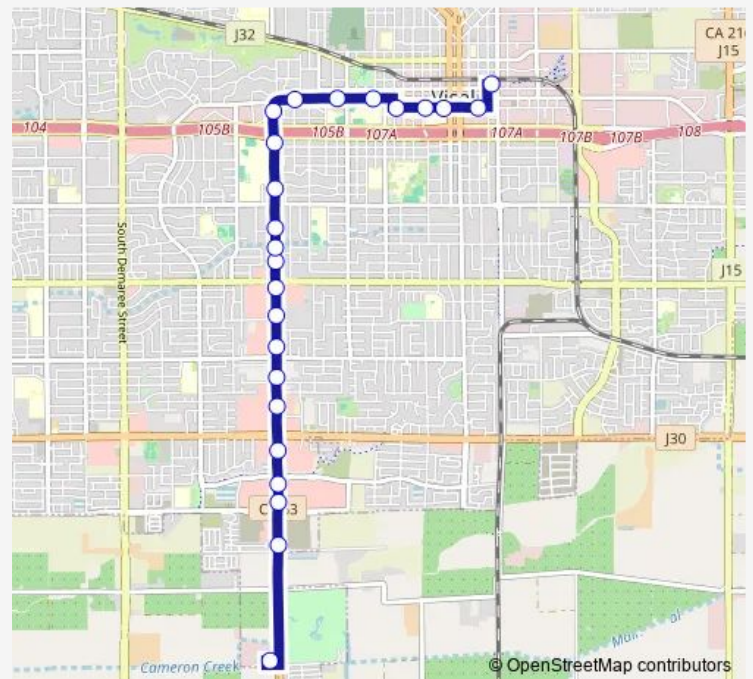

Visalia City Hall

Acequia & West

Route schedule

Tulare County Government Plaza — Visalia Transit Center

Monday 06:25-21:25

Tuesday 06:25-21:25

Wednesday 06:25-21:25

Thursday 06:25-21:25

Friday 06:25-21:25

Saturday 08:25-18:25

Sunday 08:25-18:25

Route info

Direction: Tulare County Government Plaza

Stops: 24

Trip Duration: 0 hour 33 min

Rt 1 — Route 1

Acequia & Locust

Visalia Convention Center

Visalia Transit Center

Direction

Visalia Transit Center — Tulare County Government Plaza

26 stops

[Open route schedule](#)

Visalia Transit Center

Route schedule

Visalia Transit Center — Tulare County Government Plaza

Monday 06:00-21:00

Tuesday 06:00-21:00

Wednesday 06:00-21:00

Thursday 06:00-21:00

Friday 06:00-21:00

Saturday 08:00-18:00