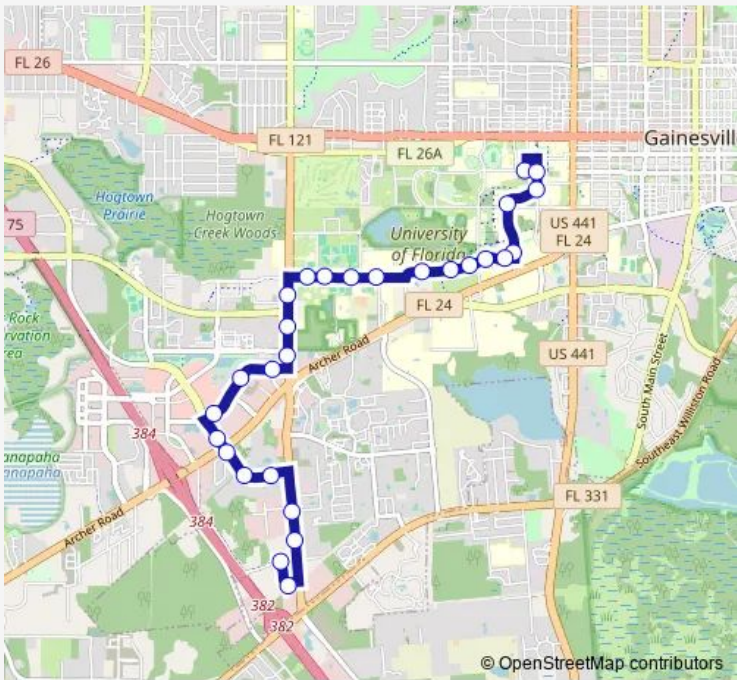

Bus 36 The Hub To Williston Plaza

[Go to website](#)

Direction
 The Hub — Williston Plaza
 28 stops
[Open route schedule](#)

- The Hub
- Turlington Hall
- Rawlings Hall
- Reitz Union
- UF Health
- Shands Visitor Parking
- Wilmot Gardens
- Cancer & Genetics Research Center
- Lake Alice Conservation Area
- Ifas Lab
- Fifield Hall
- Pressly Softball Stadium
- Southwest Recreation Center
- University Village South Apartments
- Hilton University of Florida Conference Center
- 34th Street Plaza
- Kelly's Kwik Stop
- Spanish Trace Apartments
- Windmeadows Apartments
- Butler Plaza
- Best Buy @ Butler Plaza

Route schedule
 The Hub — Williston Plaza

Monday	07:28-17:13
Tuesday	07:28-17:13
Wednesday	07:28-17:13
Thursday	07:28-17:13
Friday	07:28-17:13
Saturday	—
Sunday	—

Route info
 Direction: The Hub
 Stops: 28
 Trip Duration: 0 hour 32 min

36 — The Hub To Williston Plaza BusMaps

Regions Bank @ SW 37th Boulevard

Gateway at Gainesville Apartments

Greenwich Green Apartments

Alarion Bank @ 34th St

US Post Office @ SW 34th Street

Williston Plaza

Williston Plaza

Tuesday 07:00-16:45

Wednesday 07:00-16:45

Thursday 07:00-16:45

Friday 07:00-16:45

Saturday —

Sunday —

Route info

Direction: Williston Plaza