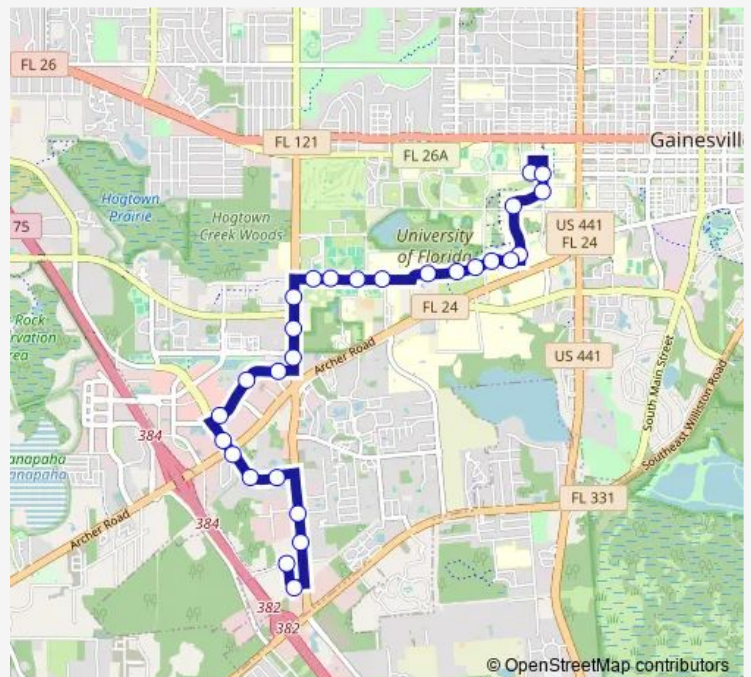

Bus 36 The Hub To Williston Plaza

[Go to website](#)

Direction
 The Hub — Williston Plaza
 28 stops
[Open route schedule](#)

- The Hub
- Turlington Hall
- Rawlings Hall
- Reitz Union
- UF Health
- Shands Visitor Parking
- Wilmot Gardens
- Cancer & Genetics Research Center
- Lake Alice Conservation Area
- Ifas Lab
- Fifield Hall
- Pressly Softball Stadium
- Southwest Recreation Center
- University Village South Apartments
- Hilton University of Florida Conference Center
- 34th Street Plaza
- Kelly's Kwik Stop
- Spanish Trace Apartments
- Windmeadows Apartments
- Butler Plaza
- Best Buy @ Butler Plaza

Route schedule

The Hub — Williston Plaza

Monday	07:28-17:13
Tuesday	07:28-17:13
Wednesday	07:28-17:13
Thursday	07:28-17:13
Friday	07:28-17:13
Saturday	—
Sunday	—

Route info

Direction: The Hub
 Stops: 28
 Trip Duration: 0 hour 32 min

Direction

Williston Plaza — The Hub

27 stops

[Open route schedule](#)

Williston Plaza

Laurels Apartments

Dollar General

Greenwich Green Apartments

Tuesday 07:00-16:45

Wednesday 07:00-16:45

Thursday 07:00-16:45

Friday 07:00-16:45

Saturday —

Sunday —

Route info

Direction: Williston Plaza