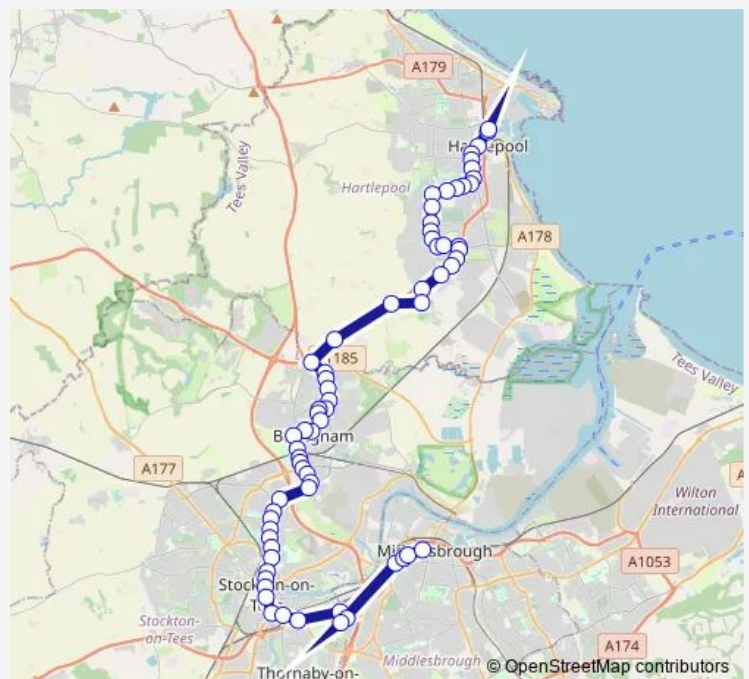

### Route schedule

Asda — Bus Station Stand 11

Monday 19:40-22:54

Tuesday 19:40-22:54

Wednesday 19:40-22:54

Thursday 19:40-22:54

Friday 19:40-22:54

Saturday 19:40-22:54

### Route info

Direction: Asda

Stops: 69

Trip Duration: 1 hour 2 min

36 — Middlesbrough Bus Station - Hartlepool/North Tees / Norton Glebe **BusMaps**

Milestone Nurseries

Queens Meadow

Sappers Corner Garage