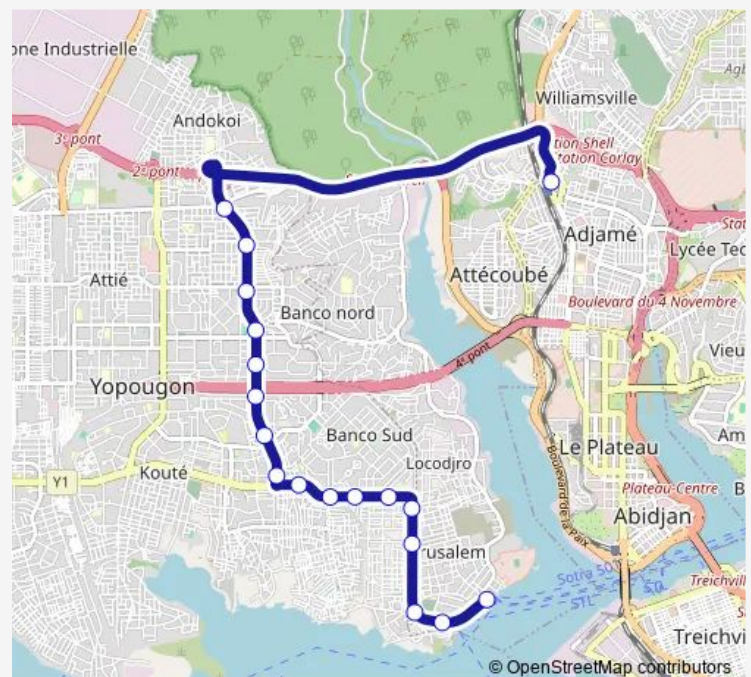

### Direction

Gare Terrestre Abobo Doumé — Gare Nord

18 stops

[Open route schedule](#)

Gare Terrestre Abobo Doumé

Cité Douane

Santé Village

Jerusalem

### Route schedule

Gare Terrestre Abobo Doumé — Gare Nord

Monday 06:00

Tuesday 06:00

Wednesday 06:00

Thursday 06:00

Friday 06:00

Saturday 06:00

### Route info

Direction: Gare Terrestre Abobo Doumé

Stops: 18

Trip Duration: 0 hour 50 min

■ 36 — Gare Nord ↔ Yopougon Abobo Doumé