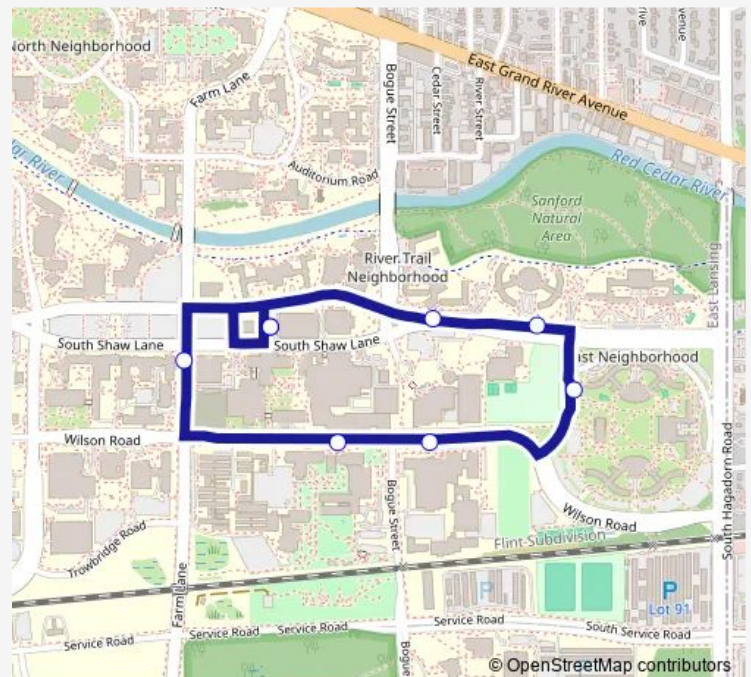

Bus 36 East Neighborhood

[Go to website](#)

Direction

Ramp 1 Bay 5 — Ramp 1 Bay 5

8 stops

[Open route schedule](#)

Ramp 1 Bay 5

SBD Farm past S Shaw

EBD Wilson Rd past Science

EBD Wilson past Bogue

NBD Conrad past Wilson

WBD Shaw past Conrad

WBD Shaw before Bogue

Ramp 1 Bay 5

Route schedule

Ramp 1 Bay 5 — Ramp 1 Bay 5

Monday	—
Tuesday	—
Wednesday	—
Thursday	—
Friday	—
Saturday	09:20-02:20 ⁺¹
Sunday	09:20-02:20 ⁺¹

Route info

Direction: Ramp 1 Bay 5

Stops: 8

Trip Duration: 0 hour 10 min

36 — East Neighborhood

Direction

Ramp 1 Bay 5 — Ramp 1 Bay 5

8 stops

[Open route schedule](#)

Ramp 1 Bay 5

SBD Farm past S Shaw

EBD Wilson Rd past Science

EBD Wilson past Bogue

NBD Conrad past Wilson

WBD Shaw past Conrad