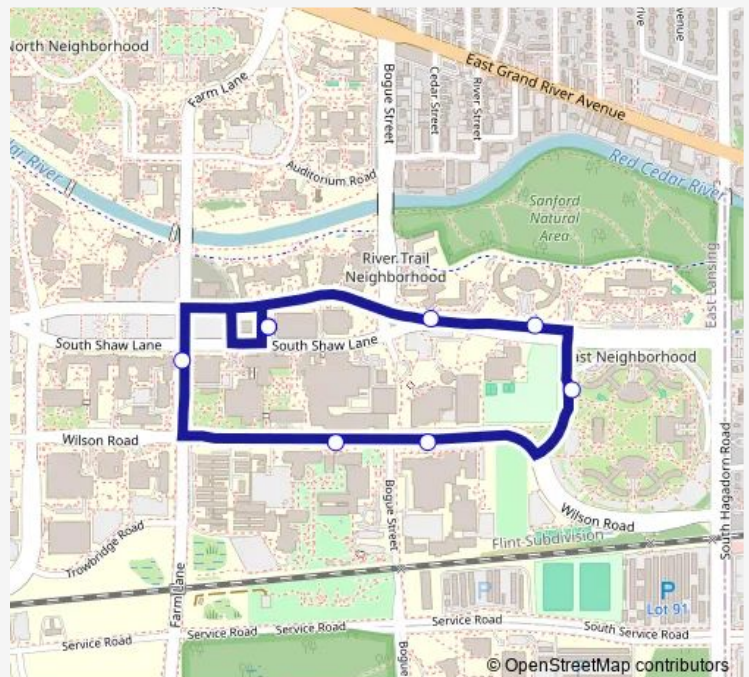

Bus 36 East Neighborhood

[Go to website](#)

Direction

Ramp 1 Bay 5 — Ramp 1 Bay 5

8 stops

[Open route schedule](#)

Ramp 1 Bay 5

SBD Farm past S Shaw

EBD Wilson Rd past Science

EBD Wilson past Bogue

NBD Conrad past Wilson

WBD Shaw past Conrad

WBD Shaw before Bogue

Ramp 1 Bay 5

Route schedule

Ramp 1 Bay 5 — Ramp 1 Bay 5

Monday	—
Tuesday	—
Wednesday	—
Thursday	—
Friday	—
Saturday	09:20-02:20 ⁺¹
Sunday	09:20-02:20 ⁺¹

Route info

Direction: Ramp 1 Bay 5

Stops: 8

Trip Duration: 0 hour 10 min

36 — East Neighborhood

36 Bus time schedules and route maps are available in an offline PDF at busmaps.com. Use the busmaps.com website to see live bus times, train schedule or subway schedule, and step-by-step directions for all public transit in Lansing