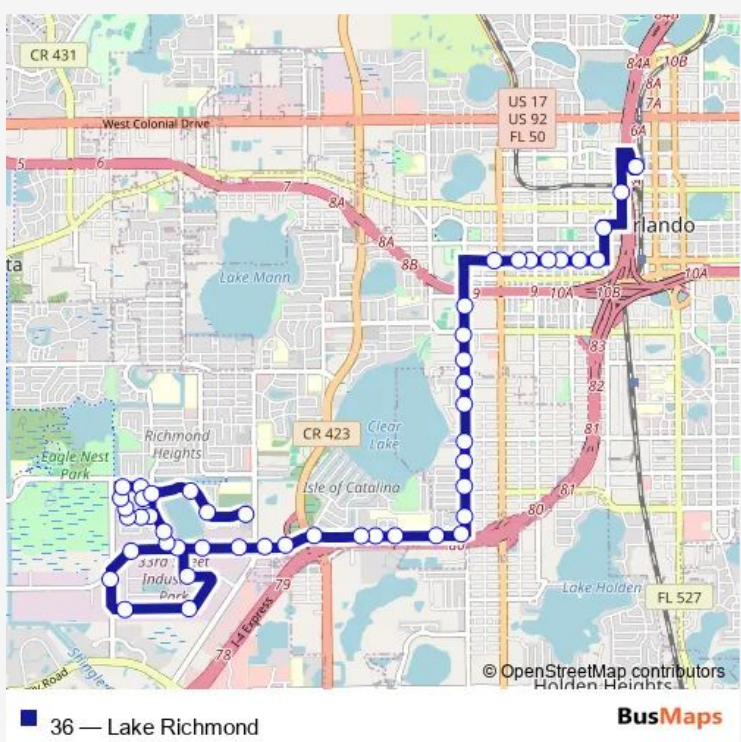

**Bus 36 Lake Richmond**

[Go to website](#)

**Direction**  
 N Garland AVE AND W Amelia St — Prince Hall Blvd AND Bruton Blvd  
 49 stops  
[Open route schedule](#)

- N Garland AVE AND W Amelia St
- N Hughey AVE AND W Robinson St
- S Division AVE AND W Central Blvd
- W South ST AND Chapman Ct
- W South ST AND Lime Ave
- W South ST AND Mcfall Ave
- W South ST AND S LEE Ave
- W South ST AND Albany Ave
- W South ST AND Woods Ave
- W South ST AND S Orange Blossom Trl
- S RIO Grande AVE AND LEX Hester Ln
- S RIO Grande AVE AND W Gore St
- S RIO Grande AVE AND Acme St
- S RIO Grande AVE AND Indiana St
- S RIO Grande AVE AND W Miller Ave
- S RIO Grande AVE AND Duchess Ave
- S RIO Grande AVE AND 22nd St
- S RIO Grande AVE AND Montview St
- S RIO Grande AVE AND 30th St
- L B Mcleod RD AND S RIO Grande Ave
- L B Mcleod RD AND RIO Ln

**Route schedule**  
 N Garland AVE AND W Amelia St — Prince Hall Blvd AND Bruton Blvd

Monday	06:00-22:15
Tuesday	06:00-22:15
Wednesday	06:00-22:15
Thursday	06:00-22:15
Friday	06:00-22:15
Saturday	06:00-21:15
Sunday	06:15-19:15

**Route info**  
 Direction: N Garland AVE AND W Amelia St  
 Stops: 49  
 Trip Duration: 0 hour 39 min

L B Mcleod RD AND Canal Ln

L B Mcleod RD AND Herbert Ln

L B Mcleod RD AND Marathon Ave

L B Mcleod RD AND S John Young Pky