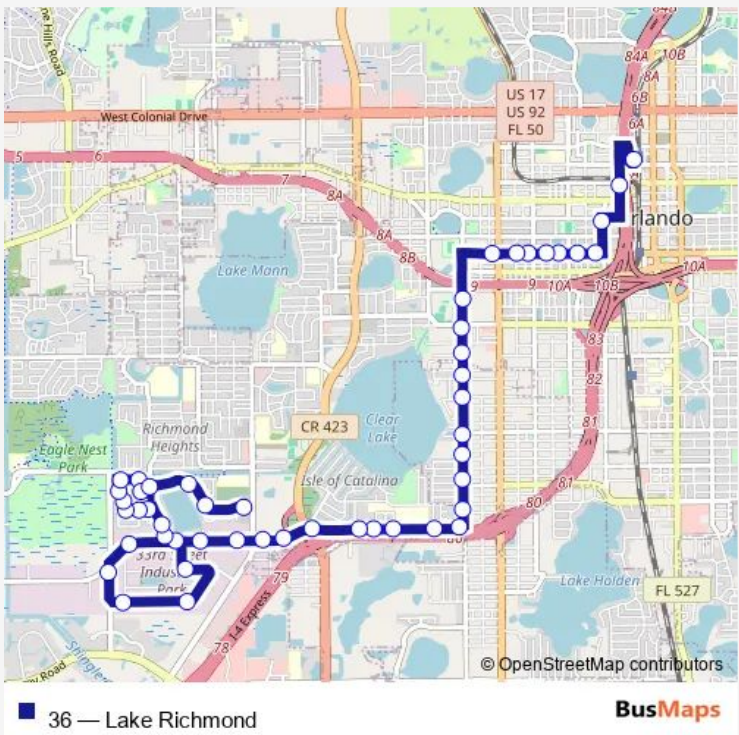

Bus 36 Lake Richmond

[Go to website](#)

Direction
 N Garland AVE AND W Amelia St — Prince Hall Blvd AND Bruton Blvd
 49 stops
[Open route schedule](#)

- N Garland AVE AND W Amelia St
- N Hughey AVE AND W Robinson St
- S Division AVE AND W Central Blvd
- W South ST AND Chapman Ct
- W South ST AND Lime Ave
- W South ST AND Mcfall Ave
- W South ST AND S LEE Ave
- W South ST AND Albany Ave
- W South ST AND Woods Ave
- W South ST AND S Orange Blossom Trl
- S RIO Grande AVE AND LEX Hester Ln
- S RIO Grande AVE AND W Gore St
- S RIO Grande AVE AND Acme St
- S RIO Grande AVE AND Indiana St
- S RIO Grande AVE AND W Miller Ave
- S RIO Grande AVE AND Duchess Ave
- S RIO Grande AVE AND 22nd St
- S RIO Grande AVE AND Montview St
- S RIO Grande AVE AND 30th St
- L B Mcleod RD AND S RIO Grande Ave
- L B Mcleod RD AND RIO Ln

Route schedule
 N Garland AVE AND W Amelia St — Prince Hall Blvd AND Bruton Blvd

Monday	06:00-22:15
Tuesday	06:00-22:15
Wednesday	06:00-22:15
Thursday	06:00-22:15
Friday	06:00-22:15
Saturday	06:00-21:15
Sunday	06:15-19:15

Route info
 Direction: N Garland AVE AND W Amelia St
 Stops: 49
 Trip Duration: 0 hour 39 min

L B Mcleod RD AND Canal Ln

L B Mcleod RD AND Herbert Ln

L B Mcleod RD AND Marathon Ave

L B Mcleod RD AND S John Young Pky

Saturday 05:45-20:42

Sunday 06:44-18:44

Route info

Direction: Prince Hall Blvd AND Bruton Blvd

Stops: 28

Trip Duration: 0 hour 21 min

W Central Blvd AND S Bryan Ave

N Garland AVE AND W Central Blvd