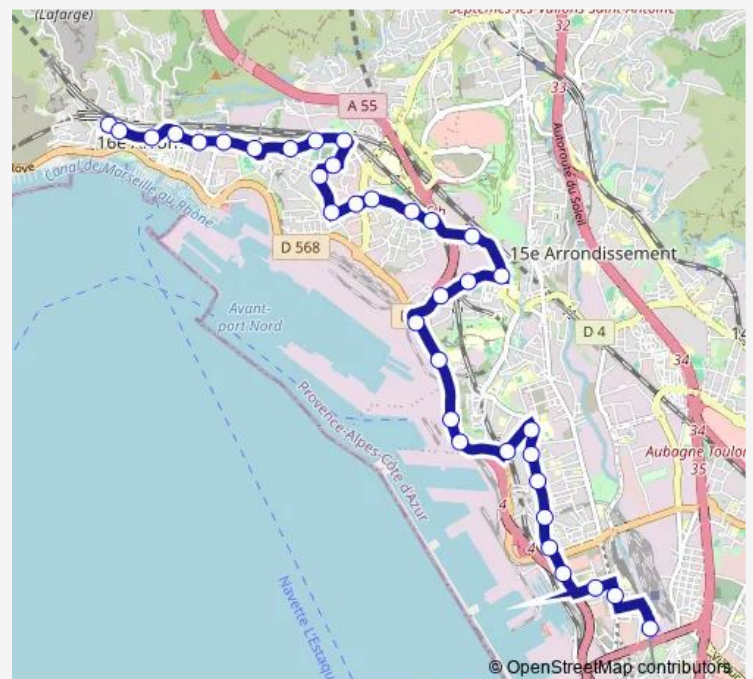

### Route schedule

Métro Bougainville — La Nerthe

Monday 05:45-19:55

Tuesday 05:45-19:55

Wednesday 05:45-19:55

Thursday 05:45-19:55

Friday 05:45-19:55

Saturday 05:47-19:41

### Route info

Direction: Métro Bougainville

Stops: 34

Trip Duration: 0 hour 33 min

36 — Métro Bougainville - La Nerthe

St André

Condorcet Picaron

Rabelais Roussin