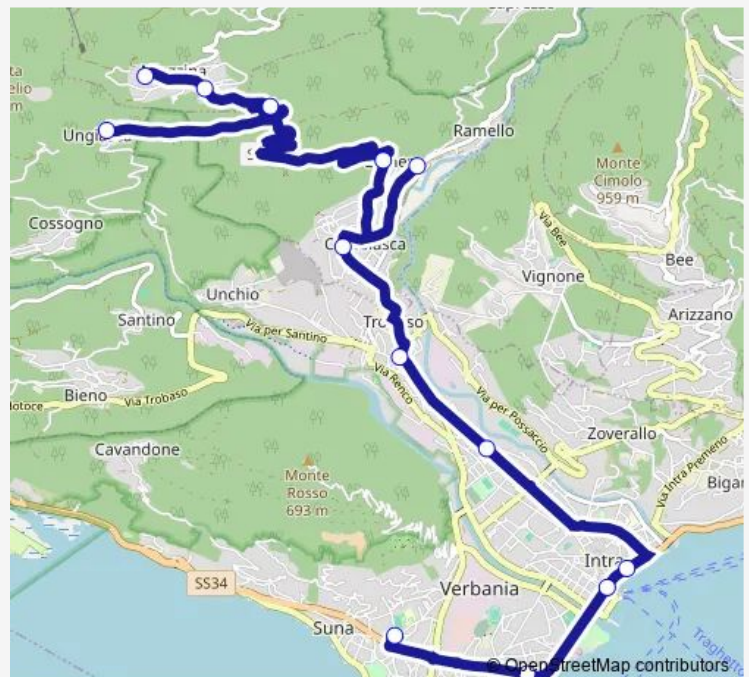

Bus 36 Verbania - Miazzina - Aurano - Intragna

[Go to website](#)

Direction

CAMBIASCA — COSSOGNO

4 stops

[Open route schedule](#)

CAMBIASCA

VERBANIA - TROBASO - PIAZZA PARRI - VIA DE NOTARIS

UNCHIO

COSSOGNO

Route schedule

CAMBIASCA — COSSOGNO

Monday	07:20
Tuesday	07:20
Wednesday	07:20
Thursday	07:20
Friday	07:20
Saturday	—
Sunday	—

Route info

Direction: CAMBIASCA

Stops: 4

Trip Duration: 0 hour 15 min

■ 36 — Verbania - Miazzina - Aurano - Intragna