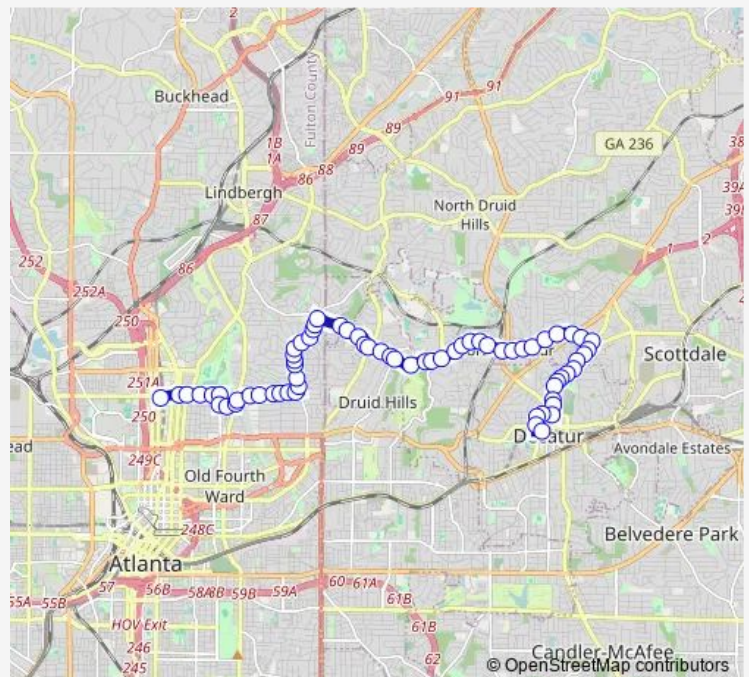

N Highland AVE NE @ Glen Arden Way

N Highland AVE NE @ Amsterdam Ave

N Highland AVE NE @ Mclynn AVE Ne

N Highland AVE NE @ Courtenay DR Ne

Route schedule

Midtown Station — Decatur Station - BUS Loop

Monday 05:26-23:30

Tuesday 05:26-23:30

Wednesday 05:26-23:30

Thursday 05:26-23:30

Friday 05:26-23:30

Saturday 06:50-20:50

Sunday 06:50-20:50

Route info

Direction: Midtown Station

Stops: 68

Trip Duration: 0 hour 48 min

36 — N Decatur Road / Virginia Highland

N Highland AVE NE @ Morningside Dr

N Highland AVE NE @ Lanier PL Ne

N Highland AVE NE @ University Dr

N Highland AVE NE @ Reeder CIR Ne

Wednesday 05:55-23:15

Thursday 05:55-23:15

Friday 05:55-23:15

Saturday 05:55-19:55

Sunday 05:55-19:55

Route info

Direction: Decatur Station - BUS Loop

Stops: 66