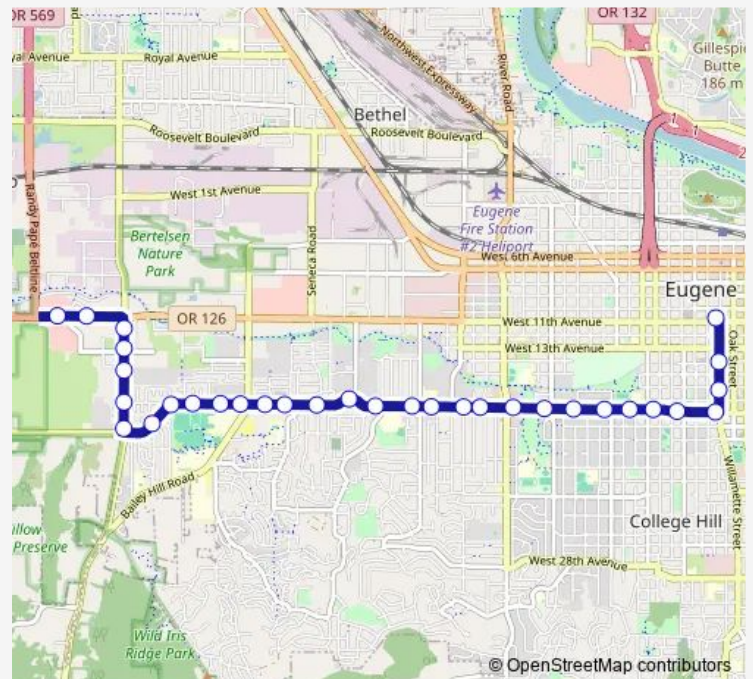

Bus 36 West 18th Ave.

[Go to website](#)

**Direction**  
 Willow Creek Facility — Eugene Sta central arrival zone  
 31 stops  
[Open route schedule](#)

- Willow Creek Facility
- S/S of 11th W of Commerce (Walmart)
- W/S of Bertelsen S of 11th
- W/S of Bertelsen S of 13th
- W/S of Bertelsen S of 13th
- W/S of Bertelsen N of Aldron Ct
- W/S of Bertelsen N of 18th
- S/S of 18th W of Four Oaks Grg
- E/S of 18th N of Churchill
- S/S of 18th W of Peppertree
- S/S of 18th 1st stop W of Bailey Hill
- S/S of 18th W of Mistletoe
- S/S of 18th E of Quaker
- S/S of 18th W of Buck
- S/S of 18th E of Greiner
- S/S of 18th W of Mckinley
- S/S of 18th E of City View
- S/S of 18th E of Arthur
- S/S of 18th W of Grant
- S/S of 18th E of Chambers
- S/S of 18th E of Polk

Route schedule  
 Willow Creek Facility — Eugene Sta central arrival zone

Monday	06:05-22:02
Tuesday	06:05-22:02
Wednesday	06:05-22:02
Thursday	06:05-22:02
Friday	06:05-22:02
Saturday	07:06-22:03
Sunday	08:06-21:02

Route info  
 Direction: Willow Creek Facility  
 Stops: 31  
 Trip Duration: 0 hour 30 min

36 — West 18th Ave.

S/S of 18th W of Jackson

S/S of 18th W of Friendly

S/S of 18th W of Madison

S/S of 18th E of Jefferson

S/S of 18th E of Lawrence

S/S of 18th W of Charnelton

E/S of Olive, S of 16th

E/S of Olive N of 15th

E/S of Olive S of 12th

Eugene Sta central arrival zone