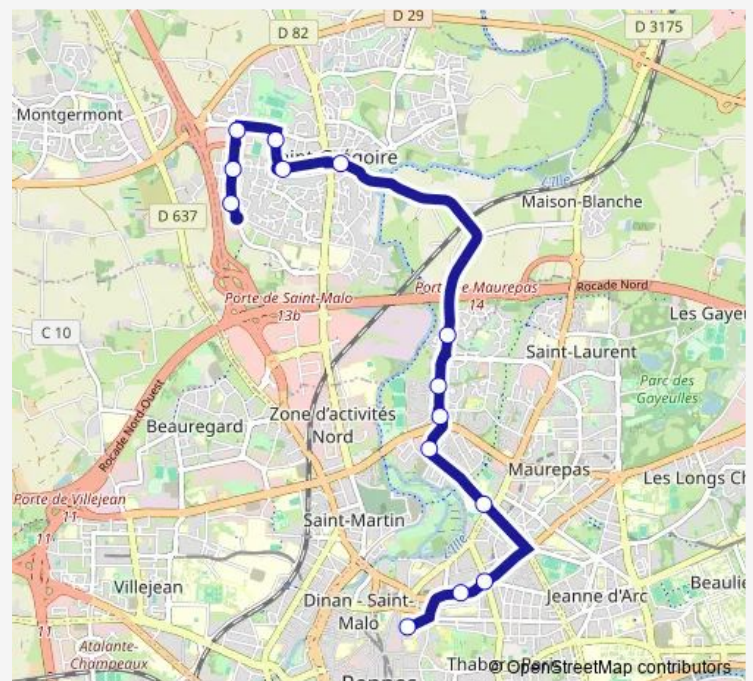

Bus 36 Saint-Grégoire (Edonia) <> Rennes (Place Hoche)

[Go to website](#)

Direction

Place Hoche — Edonia

14 stops

[Open route schedule](#)

Place Hoche

Rectorat

Wednesday 07:05-20:45

Thursday 07:05-20:45

Friday 07:05-20:45

Saturday 07:35-20:45

Sunday —

Route info

Direction: Place Hoche

Stops: 14

Trip Duration: 0 hour 22 min

Direction

Edonia — Place Hoche

14 stops

[Open route schedule](#)

Edonia
Kerguelen
Alphasis
Paul-Emile Victor
Cité des Jardins
Forge
Kerfleury
Condate
Bellangerais
Motte Brûlon
Volney
Guéhenno
Fac de Droit
Place Hoche

Route schedule

Edonia — Place Hoche

Monday	06:30-20:20
Tuesday	06:30-20:20
Wednesday	06:30-20:20
Thursday	06:30-20:20
Friday	06:30-20:20
Saturday	07:05-20:20
Sunday	—

Route info

Direction: Edonia

Stops: 14