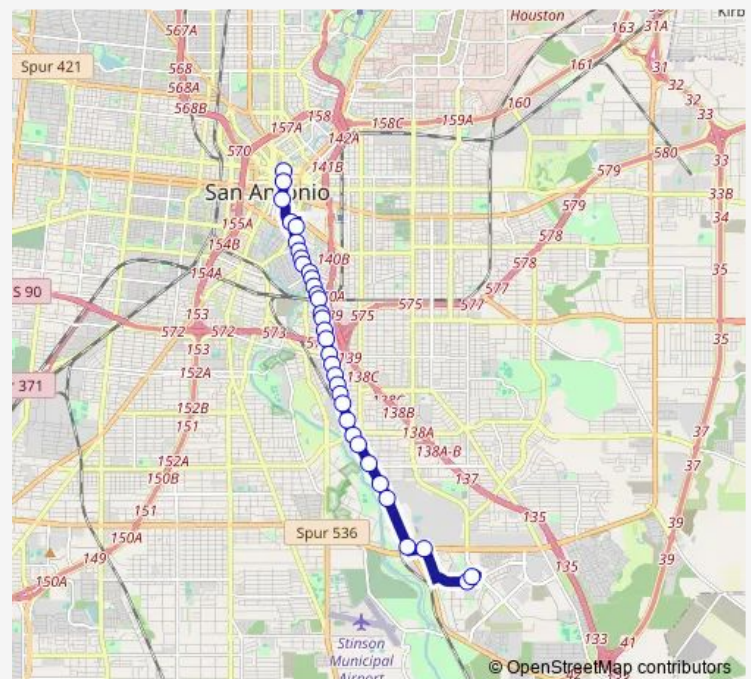

### Route schedule

ST. Mary'S & Pecan — Brooks Transit Center

Monday 06:10-22:10

Tuesday 06:10-22:10

Wednesday 06:10-22:10

Thursday 06:10-22:10

Friday 06:10-22:10

Saturday 06:05-20:05

### Route info

Direction: ST. Mary'S & Pecan

Stops: 34

Trip Duration: 0 hour 28 min

36 — South Presa

S. Presa & Eads

S. Presa & Caldwell

S. Presa & Webb