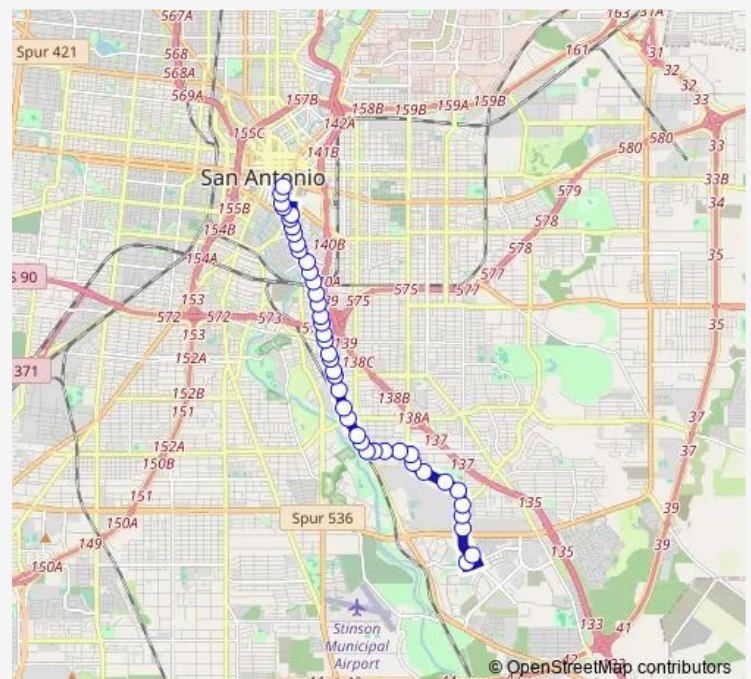

S. Presa & Steves

S. Presa & School St.

S. Presa & Wharton

Route schedule

ST. Mary'S & Pecan — BROOKS TRANSIT CENTER

Monday 06:10-22:10

Tuesday 06:10-22:10

Wednesday 06:10-22:10

Thursday 06:10-22:10

Friday 06:10-22:10

Saturday 06:05-20:05

Sunday 05:35-21:35

Route info

Direction: ST. Mary'S & Pecan

Stops: 34

Trip Duration: 0 hour 30 min

36 — South Presa

S. Presa & Eads

S. Presa & Caldwell

S. Presa & Webb

S. Presa Opposite Linda Lou

S. Presa & E. Southcross

S. Presa opposite Mt. Vernon

S. Presa & Riverside

S. Presa Opposite Story Lane

S. Presa Opp. Ent. TO S.A. State Ho

S. Presa & S.E. Military Dr.

SE MILITARY DR. & OLD CORPUS CHRISTI RD.

SIDNEY BROOKS & AEROMEDICAL

BROOKS TRANSIT CENTER

Direction

BROOKS TRANSIT CENTER — Navarro Between Travis & Pecan