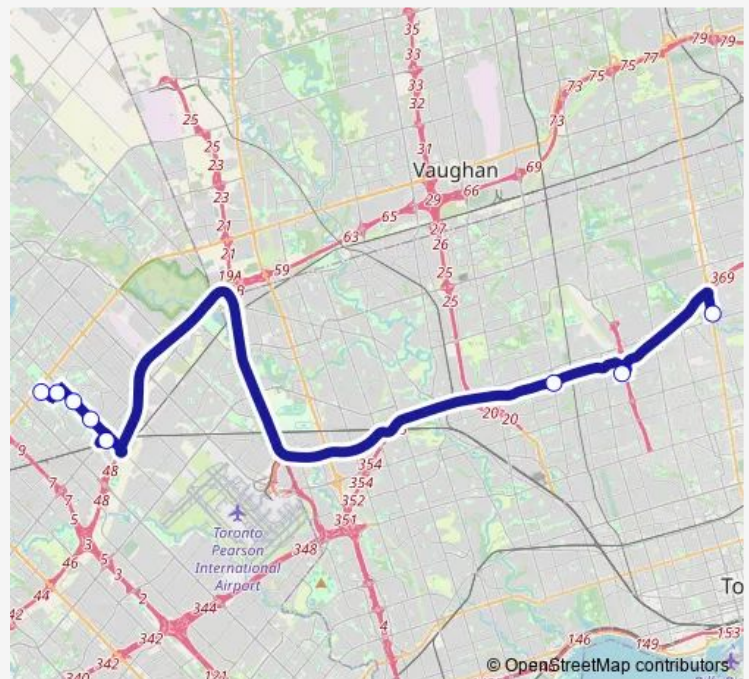

Bramalea Rd. @ Balmoral Dr.

Bramalea Rd. @ Avondale Blvd.

Bramalea GO Bus

Keele St. @ Hwy. 401

Yorkdale Bus Terminal

York Mills Bus Terminal

Route schedule

Bramalea Bus Terminal — York Mills Bus Terminal

Monday 07:25-11:40

Tuesday 07:25-11:40

Wednesday 07:25-11:40

Thursday 07:25-11:40

Friday 07:25-11:40

Saturday —

Sunday —

Route info

Direction: Bramalea Bus Terminal

Stops: 8

Trip Duration: 0 hour 55 min

36 — Brampton / North York Express

Direction

York Mills Bus Terminal — Bramalea Bus Terminal

9 stops

[Open route schedule](#)

York Mills Bus Terminal

Yonge St. @ William Carson Cr.

Yorkdale Bus Terminal

Hwy. 401 @ Keele St.

Bramalea GO Bus

Bramalea Rd. @ Dearbourne Blvd.

Bramalea Rd. @ Balmoral Dr.

Clark Blvd. @ Kings Cross Rd.