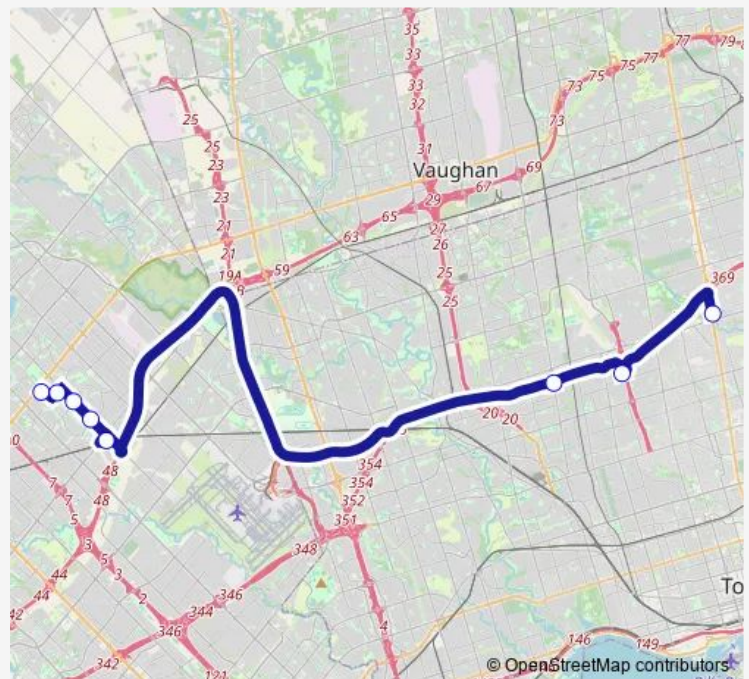

### Direction

Bramalea Bus Terminal — York Mills Bus Terminal

8 stops

[Open route schedule](#)

Bramalea Bus Terminal

Clark Blvd. @ Kings Cross Rd.

Bramalea Rd. @ Balmoral Dr.

Bramalea Rd. @ Avondale Blvd.

Bramalea GO Bus

Keele St. @ Hwy. 401

Yorkdale Bus Terminal

York Mills Bus Terminal

### Route schedule

Bramalea Bus Terminal — York Mills Bus Terminal

Monday 05:00-23:30

Tuesday 05:00-23:30

Wednesday 05:00-23:30

Thursday 05:00-23:30

Friday 05:00-23:30

Saturday 06:10-01:10<sup>+1</sup>

### Route info

Direction: Bramalea Bus Terminal

Stops: 8

Trip Duration: 0 hour 45 min

**Direction**

York Mills Bus Terminal — Bramalea Bus Terminal

9 stops

[Open route schedule](#)