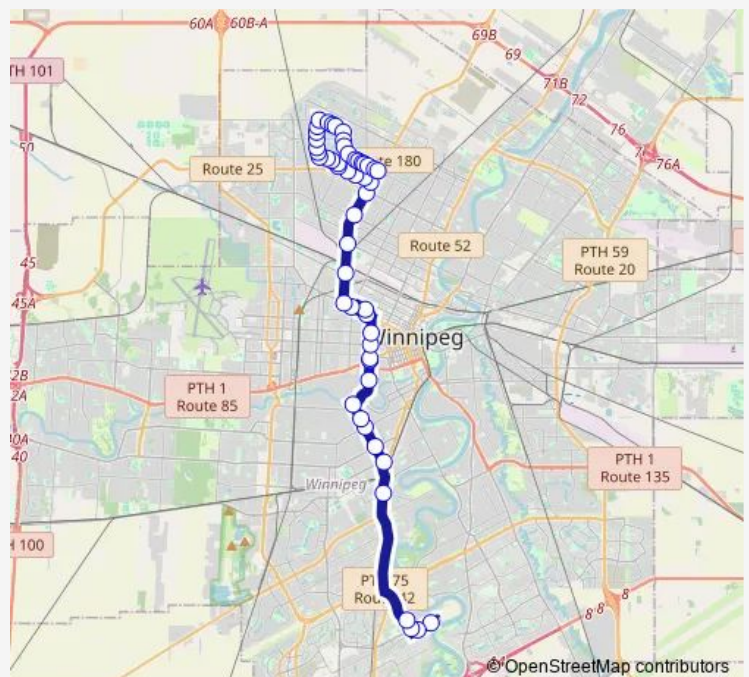

Bus 36 Northwest Super Express

[Go to website](#)

Direction

Southbound Emily at Mcdermot (Hsc) — Eastbound Dafoe at U of M Station

16 stops

[Open route schedule](#)

- Southbound Emily at Mcdermot (Hsc)
- Eastbound Notre Dame at Mcgee (Hsc)
- Southbound Maryland at Sargent
- Southbound Maryland at Ellice
- Southbound Maryland at Portage North
- Southbound Maryland at Portage South
- Southbound Maryland at Misericordia Health Centre
- Southbound Stafford at Academy
- Southbound Stafford at Grosvenor
- Southbound Stafford at Corydon
- Southbound Stafford at Grant
- Southbound Stafford at Pembina
- Southbound Pembina at Windermere
- Southbound University at Dysart
- Eastbound Dafoe at Agriculture
- Eastbound Dafoe at U of M Station

Route schedule

Southbound Emily at Mcdermot (Hsc) — Eastbound Dafoe at U of M Station

Monday	09:36-14:11
Tuesday	09:36-14:11
Wednesday	09:36-14:11
Thursday	09:36-14:11
Friday	09:36-14:11
Saturday	—
Sunday	—

Route info

Direction: Southbound Emily at Mcdermot (Hsc)

Stops: 16

Trip Duration: 0 hour 31 min

36 — Northwest Super Express

Direction

Westbound Dafoe at U of M Station (36, 47, 60) — Eastbound Jefferson at McPhillips West

52 stops

[Open route schedule](#)

Westbound Dafoe at U of M Station (36, 47, 60)

Westbound Dafoe at Agriculture

Northbound University at Chancellor Matheson

Northbound University at Dysart

Northbound Pembina at Point Road