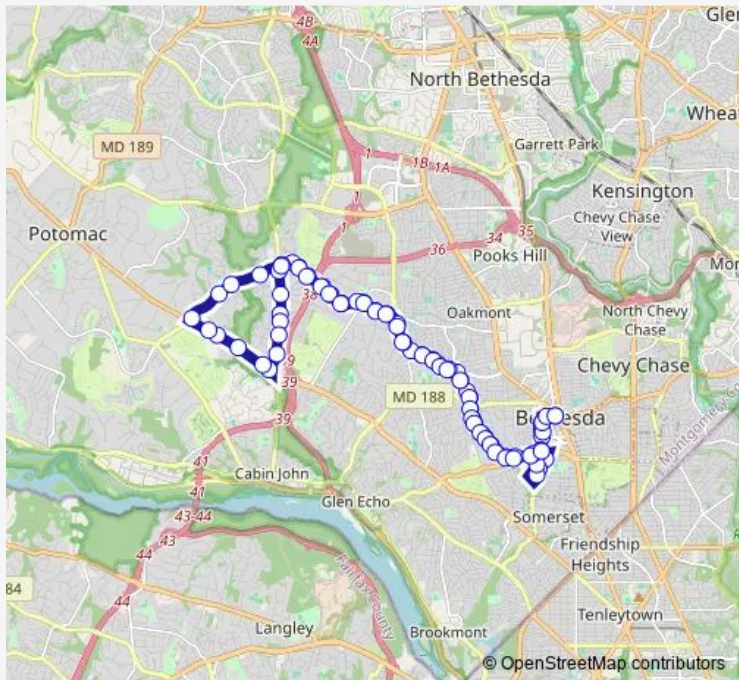

**Direction**  
 Bethesda Station & BAY D — Bethesda Station & BAY D  
 88 stops  
[Open route schedule](#)

- Bethesda Station & BAY D
- Arlington RD & Montgomery Ln
- Arlington RD & ELM St
- Arlington RD & Bethesda Ave
- Arlington RD & Bradley Blvd
- Bradley Blvd & Fairfax Rd
- Bradley Blvd & Glenbrook Rd
- Bradley Blvd & Goldsboro Rd
- Bradley Blvd & Pembroke Rd
- Bradley Blvd & Audubon Rd
- Bradley Blvd & Brite Dr
- Bradley Blvd & Cornish Rd
- Bradley Blvd & Durbin Rd
- Bradley Blvd & OLD Chester Rd
- Bradley Blvd & Wilson Ln
- Bradley Blvd & English Ct
- Bradley Blvd & York Ln
- Bradley Blvd & Aberdeen Rd
- Bradley Blvd & Huntington Pkwy
- Bradley Blvd & Rayburn Rd
- Bradley Blvd & Ewing Dr

Route schedule  
 Bethesda Station & BAY D — Bethesda Station & BAY D

Monday	06:24-08:25
Tuesday	06:40-08:25
Wednesday	06:24-08:25
Thursday	06:24-08:25
Friday	06:40-08:25
Saturday	—
Sunday	—

Route info  
 Direction: Bethesda Station & BAY D  
 Stops: 88  
 Trip Duration: 0 hour 51 min

**36 — 36-Bethesda-Potomac-via Hillandale** **BusMaps**

Bradley Blvd & @6115

Bradley Blvd & Valley Rd

Bradley Blvd & Woodhaven Blvd

Bradley Blvd & Fallen OAK Dr

Bradley Blvd & Hillmead Rd

Bradley Blvd & Fernwood Rd