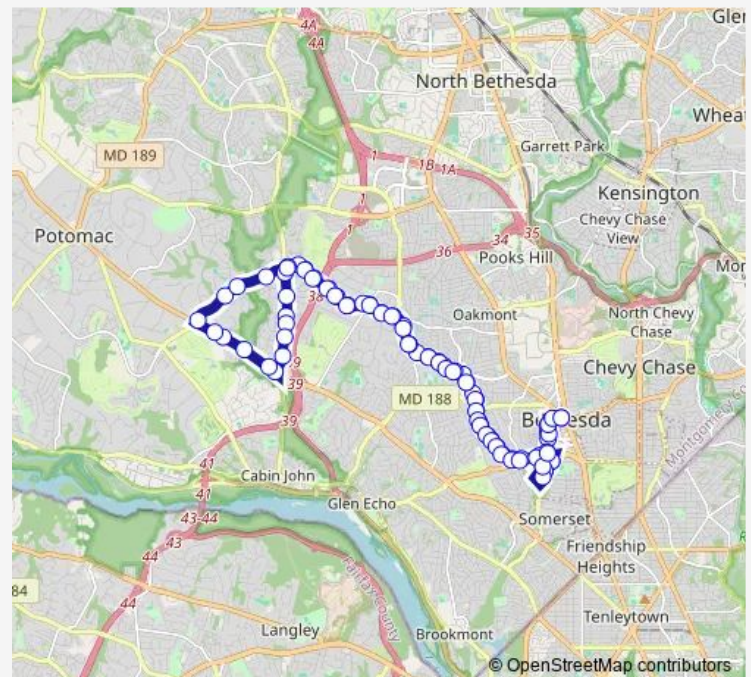

Bradley Blvd & Ewing Dr

Route schedule

Bethesda Station & BAY D — Bethesda Station & BAY D

Monday 06:24-08:25

Tuesday 06:40-08:25

Wednesday 06:40-08:25

Thursday 06:24-08:25

Friday 06:40-08:25

Saturday —

Sunday —

Route info

Direction: Bethesda Station & BAY D

Stops: 88

Trip Duration: 0 hour 51 min

Bradley Blvd & @6115

Bradley Blvd & Valley Rd

Bradley Blvd & Woodhaven Blvd

Bradley Blvd & Fallen OAK Dr

Bradley Blvd & Hillmead Rd

Bradley Blvd & Fernwood Rd

Bradley Blvd & Burning Tree Rd

Bradley Blvd & Burdette Rd

Bradley Blvd & OAK Forest Ln

Bradley Blvd & Redwood Ave

Edgemoor LN & Woodmont Ave

Bethesda Station & BAY D

36 Bus time schedules and route maps are available in an offline PDF at busmaps.com. Use the busmaps.com website to see live bus times, train schedule or subway schedule, and step-by-step directions for all public transit in Washington