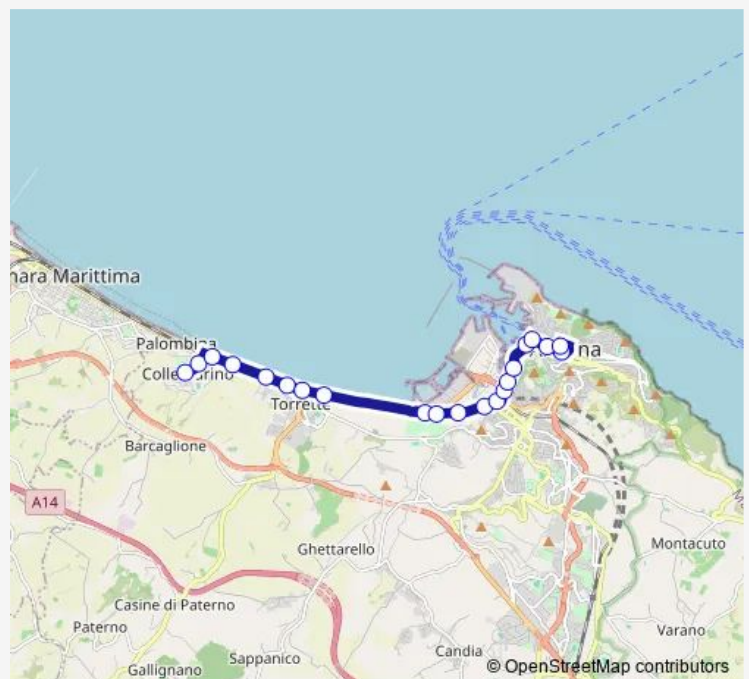

Piazza Cavour

### Route schedule

Collemarino (Capolinea) — Piazza Cavour

Monday 07:55-20:40

Tuesday —

Wednesday —

Thursday —

Friday —

Saturday —

### Route info

Direction: Collemarino (Capolinea)

Stops: 21

Trip Duration: 0 hour 18 min