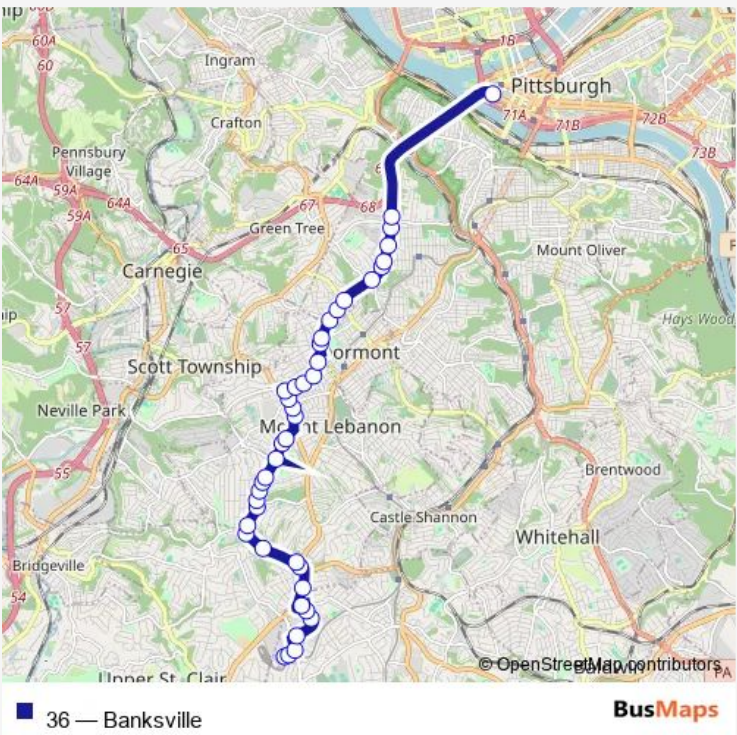

**Bus 36 Banksville**

[Go to website](#)

**Direction**  
 Village DR + Stairtower — BLVD OF ALLIES + POST GAZETTE BLDG  
 41 stops  
[Open route schedule](#)

- Village DR + Stairtower
- Village DR + South Hiils Village Parking Garage
- FT Couch RD + Medical Arts Bldg
- Oxford DR + Thomas More Manor
- Oxford DR + Giant Eagle
- Oxford DR + Village Square Upper Ent
- Highland RD + Oxford
- Washington RD + Abbyville
- Gilkeson RD + Washington
- Galleria Storefront + Southeast Entrance
- Gilkeson RD + OLD Gilkeson
- Gilkeson RD + Cedar
- Cedar Blvd + #1281
- Cedar Blvd + Beadling Rd
- Cedar Blvd + Lindendale
- Cedar Blvd + #1163
- Cedar Blvd + Mayfair
- Cedar Blvd + OLD Cedar
- Cedar Blvd + Greenhurst
- Cedar Blvd + Hollycrest
- CEDAR BLVD + LONGRIDGE

**Route schedule**  
 Village DR + Stairtower — BLVD OF ALLIES + POST GAZETTE BLDG

Monday	05:10-19:33
Tuesday	05:10-19:33
Wednesday	05:10-19:33
Thursday	05:10-19:33
Friday	05:10-19:33
Saturday	08:07-18:34
Sunday	10:03-18:06

**Route info**  
 Direction: Village DR + Stairtower  
 Stops: 41  
 Trip Duration: 0 hour 31 min

COCHRAN RD + ALTOONA

COCHRAN RD + NAVATO

COCHRAN RD + MCCULLY

COCHRAN RD + BEVERLY RD

BEVERLY RD + W MARLIN

## Route info

Direction: BLVD OF ALLIES + POST GAZETTE BLDG

Stops: 41

Trip Duration: 0 hour 38 min

Cedar Blvd + Salem

Cedar Blvd + Greenhurst

Cedar Blvd + Mayfair

Cedar Blvd + #1154