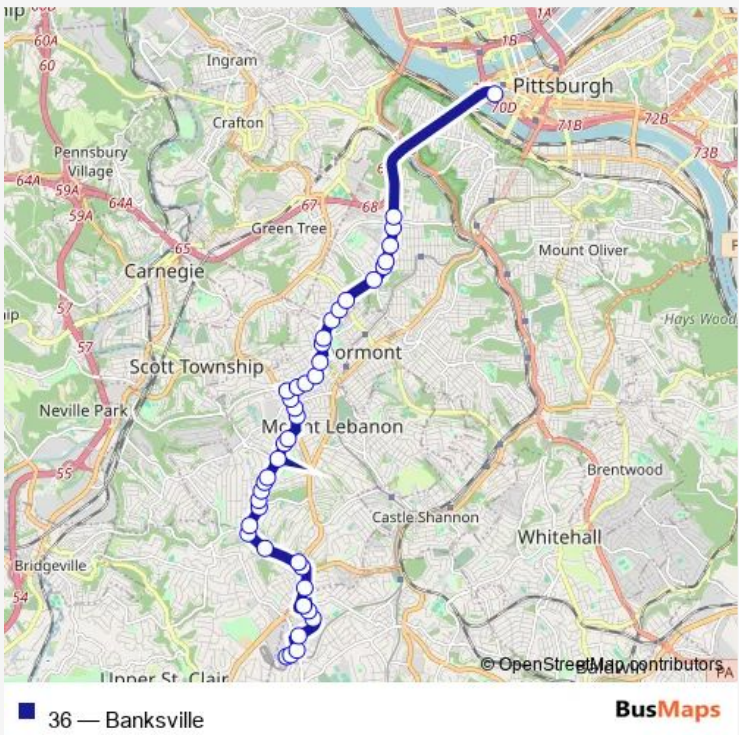

Bus 36 Banksville

[Go to website](#)

Direction
 Village DR + Stairtower — Blvd OF Allies + Post Gazette Bldg

41 stops

[Open route schedule](#)

- Village DR + Stairtower
- Village DR + South Hiils Village Parking Garage
- FT Couch RD + Medical Arts Bldg
- Oxford DR + Thomas More Manor
- Oxford DR + Giant Eagle
- Oxford DR + Village Square Upper Ent
- Highland RD + Oxford
- Washington RD + Abbyville
- Gilkeson RD + Washington
- Galleria Storefront + Southeast Entrance
- Gilkeson RD + OLD Gilkeson
- Gilkeson RD + Cedar
- Cedar Blvd + #1281
- Cedar Blvd + Beadling Rd
- Cedar Blvd + Lindendale
- Cedar Blvd + #1163
- Cedar Blvd + Mayfair
- Cedar Blvd + OLD Cedar
- Cedar Blvd + Greenhurst
- Cedar Blvd + Hollycrest
- Cedar Blvd + Longridge

Route schedule
 Village DR + Stairtower — Blvd OF Allies + Post Gazette Bldg

Monday	05:11-19:33
Tuesday	05:11-19:33
Wednesday	05:11-19:33
Thursday	05:11-19:33
Friday	05:11-19:33
Saturday	08:07-18:34
Sunday	10:03-18:06

Route info

Direction: Village DR + Stairtower

Stops: 41

Trip Duration: 0 hour 28 min

Cochran RD + Altoona

Cochran RD + Navato

Cochran RD + Mccully

Cochran RD + Beverly Rd

Trip Duration: 0 hour 36 min

Cedar Blvd + Salem

Cedar Blvd + Greenhurst

Cedar Blvd + Mayfair

Cedar Blvd + #1154

Cedar Blvd + Lindendale

Cedar Blvd + Beadling

Gilkeson RD + OLD Gilkeson