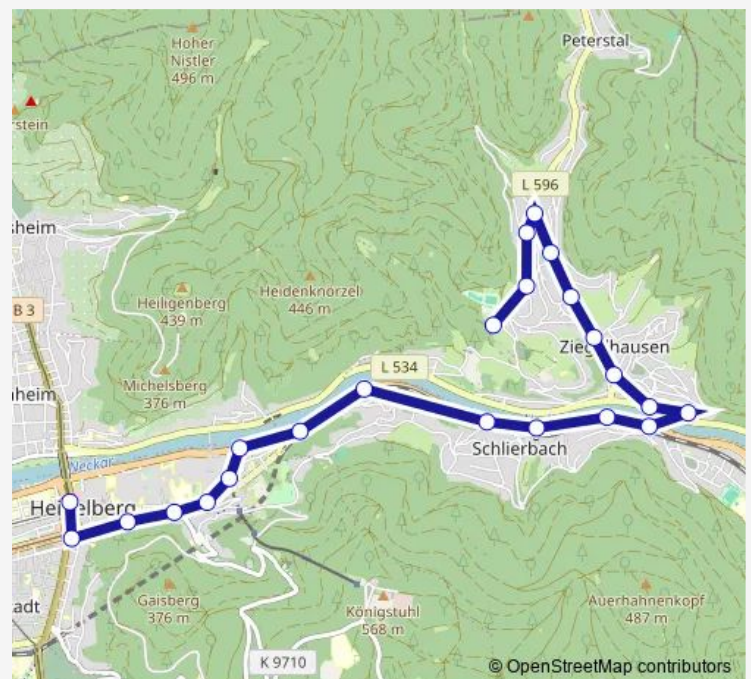

Oberer Fauler Pelz

Rathaus/Bergbahn

Neckarmünzplatz

S-Bahnhof Altstadt

Hausackerweg

Rombachweg

Jägerhaus

Adlerüberfahrt

### Route schedule

Bismarckplatz — Köpfel

Monday

—

Tuesday

—

Wednesday

—

Thursday

—

Friday

—

Saturday

—

Sunday

06:12

### Route info

Direction: Bismarckplatz

Stops: 23

Trip Duration: 0 hour 29 min

Mittlerer Rainweg

Köpfel

36 Bus time schedules and route maps are available in an offline PDF at [busmaps.com](https://busmaps.com). Use the [busmaps.com](https://busmaps.com) website to see live bus times, train schedule or subway schedule, and step-by-step directions for all public transit in Heidelberg