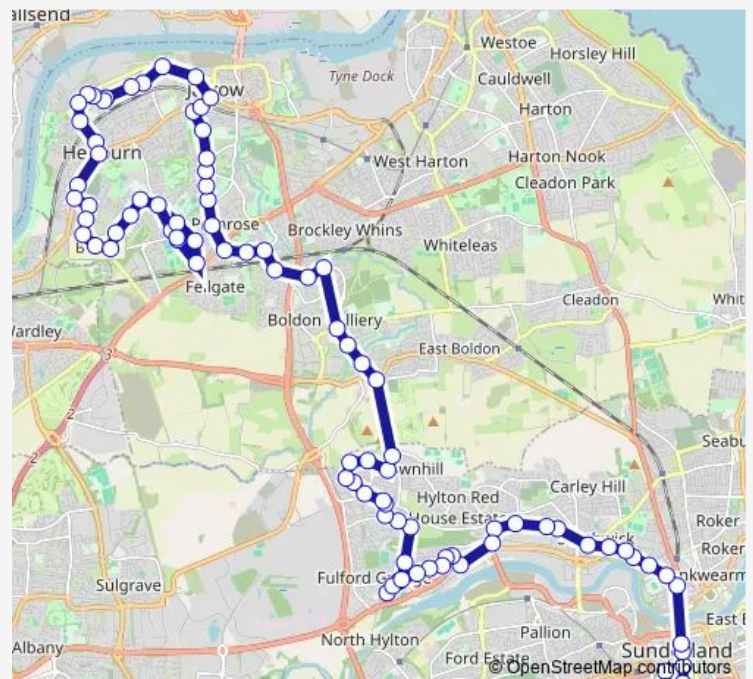

Thursday 16:28

Friday 16:28

Saturday —

Sunday —

Route info

Direction: Marine Drive-Hastings Club

Stops: 93

Trip Duration: 1 hour 34 min

36 — Sunderland - Lukes Lane

Lyon Street-Cavalier View

Caledonian Street

Argyle Street-School

School Street

Auckland Road

Blackett Street

Western Road-Palmer Street