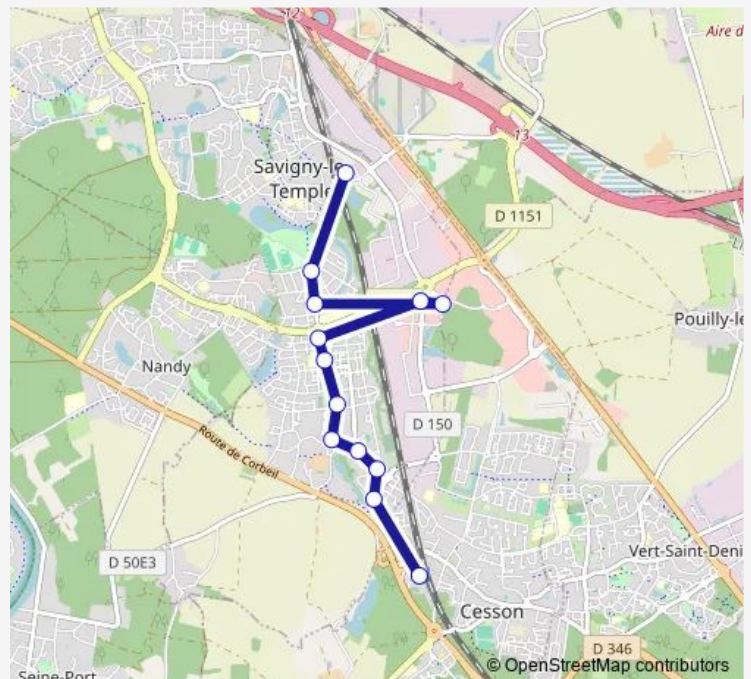

Direction

Gare de Savigny Nandy — Noisement

8 stops

[Open route schedule](#)

Gare de Savigny Nandy

Résistance

Le Clocher

Suède

Médiathèque

Cimetière

Écomusée

Noisement

Route schedule

Gare de Savigny Nandy — Noisement

Monday 17:14

Tuesday 17:14

Wednesday 12:41

Thursday 17:14

Friday —

Saturday —

Sunday —

Route info

Direction: Gare de Savigny Nandy

Stops: 8

Trip Duration: 0 hour 16 min