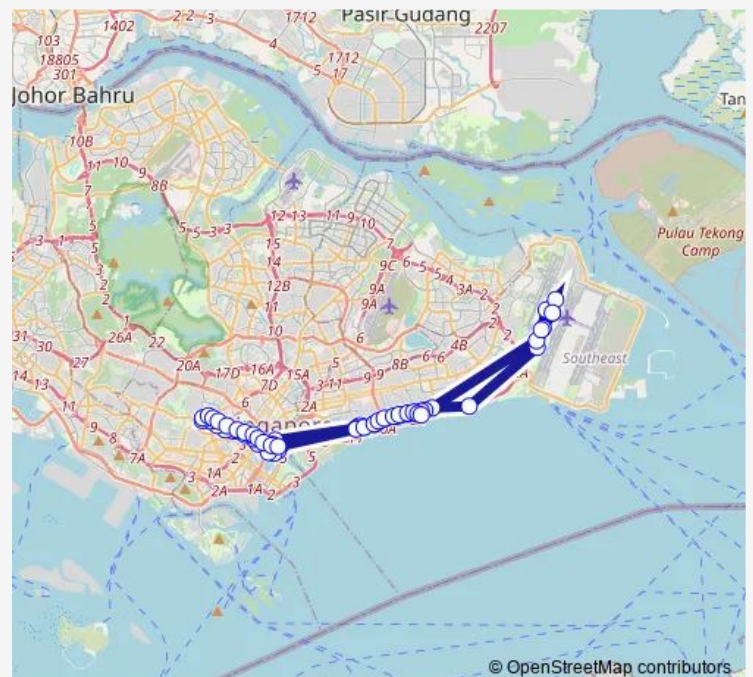

### Route schedule

Changi Airport Ptb2 — Changi Airport Ptb2

Monday	06:00
Tuesday	06:00
Wednesday	06:00
Thursday	06:00
Friday	06:00
Saturday	06:00
Sunday	06:00

### Route info

Direction: Changi Airport Ptb2

Stops: 61

Trip Duration: 3 hour 30 min

The Float @ Marina Bay

The Esplanade

Capitol Bldg

Smu