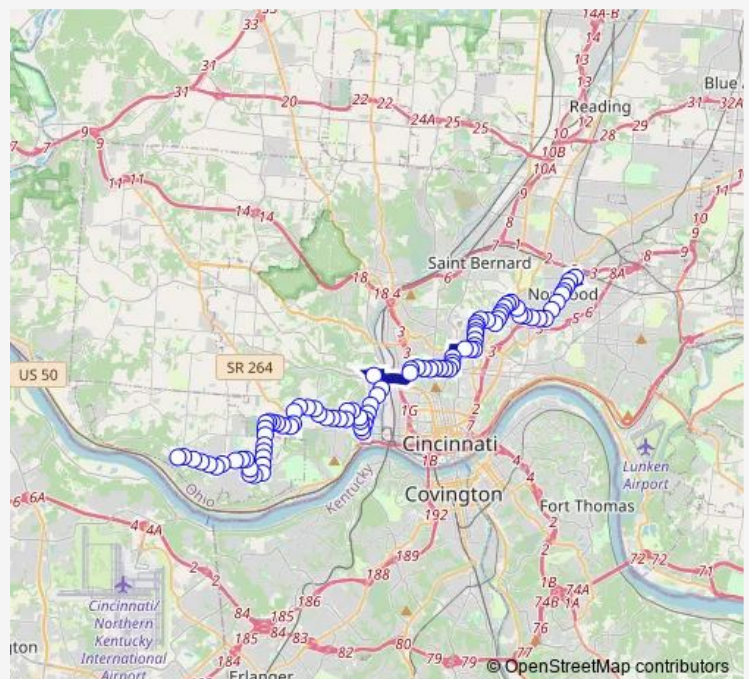

Dana AVE & Woodburn Ave

Dana AVE & Herald Ave

Dana AVE & Victory Pkwy

Dana AVE & Dakota Ave

Dana AVE & Reading Rd

Reading RD & Burton Ave

Reading RD & Fred Shuttlesworth Cir

Reading RD & Gholson Ave

Reading RD & Glenwood Ave

Reading RD & Lexington Ave

Forest AVE & Reading Rd

Route schedule

Sherman & Montgomery — Mount Saint Joseph Administration Building

Monday 05:29-21:31

Tuesday 05:29-21:31

Wednesday 05:29-21:31

Thursday 05:29-21:31

Friday 05:29-21:31

Saturday 06:35-20:59

Sunday 06:35-20:59

Route info

Direction: Sherman & Montgomery

Stops: 92

Trip Duration: 1 hour 6 min

Burnet AVE & Goodman St

Burnet AVE & M L King Dr

Martin Luther King DR & Highland Ave

Martin Luther King DR & Eden Ave

Jefferson AVE & University Ave

Jefferson AVE & Charlton St

Jefferson AVE & Corry St

Calhoun ST & Scioto St