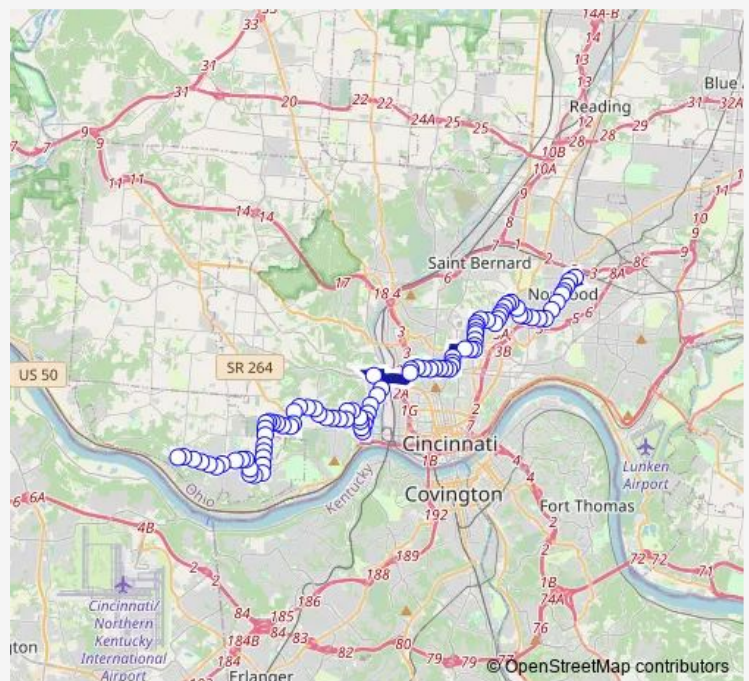

Bus 36 Price Hill / Uptown

[Go to website](#)

Direction
 Sherman & Montgomery — Mount Saint Joseph Administration Building

93 stops

[Open route schedule](#)

- Sherman & Montgomery
- Smith RD & Wall St
- Montgomery RD & Sherman Ave
- Montgomery RD & Mills Ave
- Montgomery RD & Weyer Ave
- Montgomery RD & Hopkins Ave
- Montgomery RD & Williams Ave
- Montgomery RD & Hudson Ave
- Montgomery RD & Dana Ave
- Dana AVE & Clarion Ave
- Dana AVE & Woodburn Ave
- Dana AVE & Herald Ave
- Dana AVE & Victory Pkwy
- Dana AVE & Dakota Ave
- Dana AVE & Reading Rd
- Reading RD & Burton Ave
- Reading RD & Fred Shuttlesworth Cir
- Reading RD & Gholson Ave
- Reading RD & Glenwood Ave
- Reading RD & Lexington Ave
- Forest AVE & Reading Rd

Route schedule

Sherman & Montgomery — Mount Saint Joseph Administration Building

Monday	05:30-21:31
Tuesday	05:30-21:31
Wednesday	05:30-21:31
Thursday	05:30-21:31
Friday	05:30-21:31
Saturday	06:35-20:59
Sunday	06:35-20:59

Route info

Direction: Sherman & Montgomery

Stops: 93

Trip Duration: 1 hour 9 min

36 — Price Hill / Uptown

Forest AVE & Washington Ave

Forest AVE 430

Burnet AVE & Rockdale Ave

Burnet AVE & Northern Ave

Burnet AVE & Erkenbrecher Ave

Burnet AVE & Catherine St

Burnet AVE & Albert Sabin Way

Burnet AVE & Goodman St

Burnet AVE & M L King Dr

Martin Luther King DR & Highland Ave

Martin Luther King DR & Eden Ave