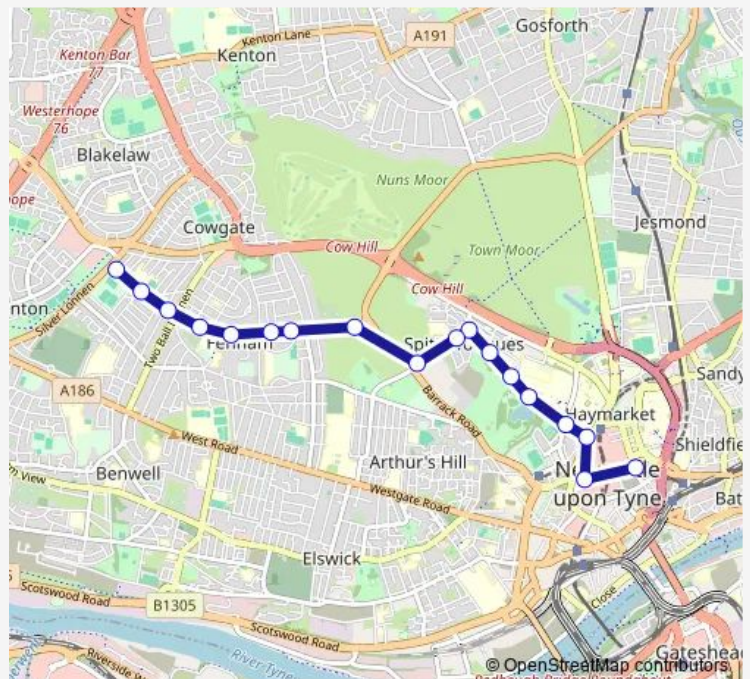

Friday 06:25-23:17

Saturday 06:55-23:17

Sunday 06:25-23:17

Route info

Direction: John Dobson Street - Laing Art Gallery

Stops: 18

Trip Duration: 0 hour 19 min

Direction

Netherby Drive — John Dobson Street - Laing Art Gallery

17 stops

[Open route schedule](#)

Netherby Drive

Netherby Drive-Heatherslaw Road

Fenham Hall Drive

Fenham Hall Drive-Queensway

Fenham Hall Drive-Kingsway

St Thomas Street-RVI

Newcastle St Thomas Street

Haymarket John Dobson Street

John Dobson Street - Laing Art Gallery

Route schedule

Netherby Drive — John Dobson Street - Laing Art Gallery

Monday 06:38-23:02

Tuesday 06:42-23:02

Wednesday 06:42-23:02

Thursday 06:38-23:02

Friday 06:38-23:02

Saturday 06:22-23:02

Sunday 06:38-23:02

Route info

Direction: Netherby Drive

Stops: 17