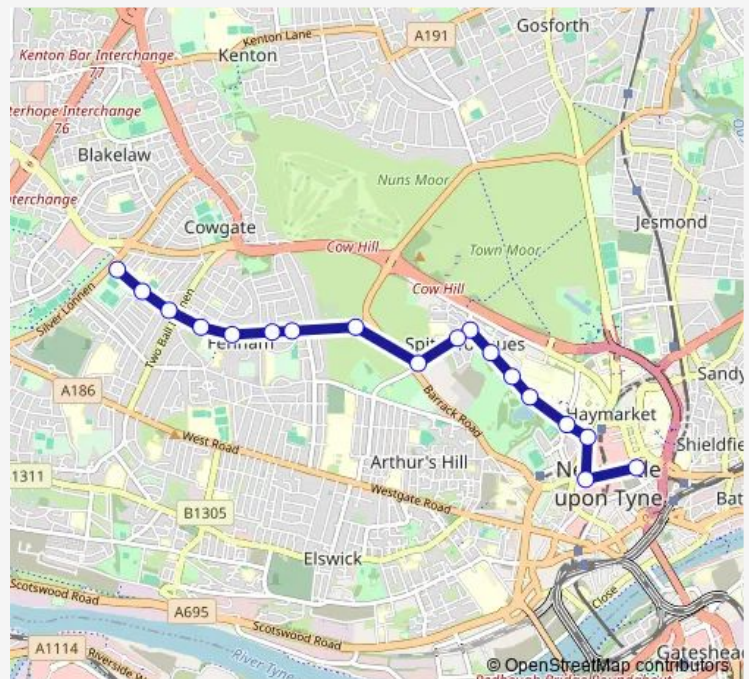

Rvi-Dental Hospital

Richardson Rd-Esther Campbell Crt

Richardson Road-Goldsbrough Court

Sheraton Street

Hunters Road - Belle Grove West

Bbc Tv Centre

Fenham Hall Drive-Barrack Road

Fenham Hall Drive-Fowberry Crescent

Fenham Hall Drive-Simonburn Avenue

Fenham Hall Drive-Convent Road

Fenham Hall Drive-Queensway

Netherby Drive - Ovington Grove

Netherby Drive-Heatherslaw Road

Netherby Drive

### Route schedule

John Dobson Street - Laing Art Gallery — Netherby Drive

Monday 06:25-23:17

Tuesday 07:00-23:17

Wednesday 06:25-23:17

Thursday 06:25-23:17

Friday 06:25-23:17

Saturday 06:55-23:17

### Route info

Direction: John Dobson Street - Laing Art Gallery

Stops: 18

Trip Duration: 0 hour 14 min