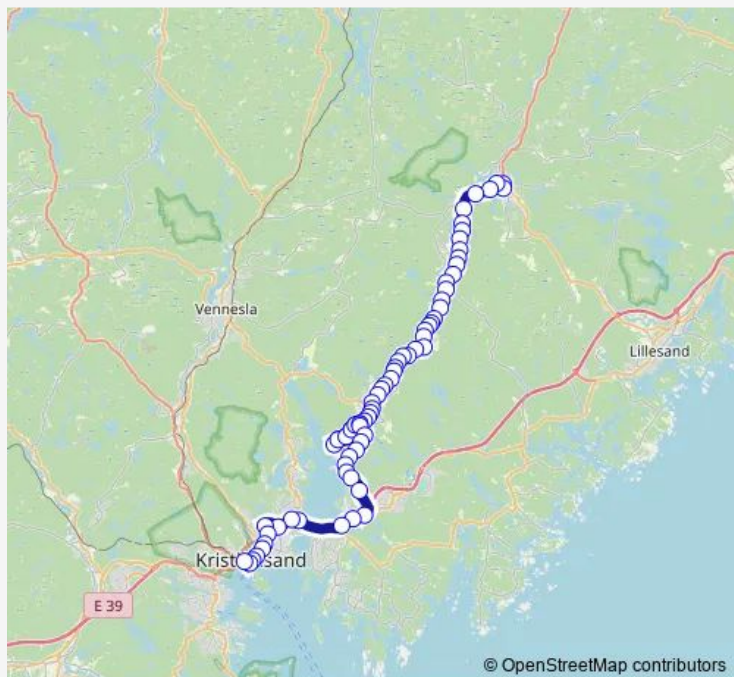

Faudefallet

Route schedule

Birkeland skoler — Kristiansand rutebilstasjon

Monday	14:55
Tuesday	14:55
Wednesday	14:55
Thursday	14:55
Friday	14:55
Saturday	—
Sunday	—

Route info

Direction: Birkeland skoler

Stops: 65

Trip Duration: 1 hour 0 min

© OpenStreetMap contributors

Grødum

Grødum snuplass

Ytre Grødum

Foss bru

Drangsholtmyra

Drangsholtveien