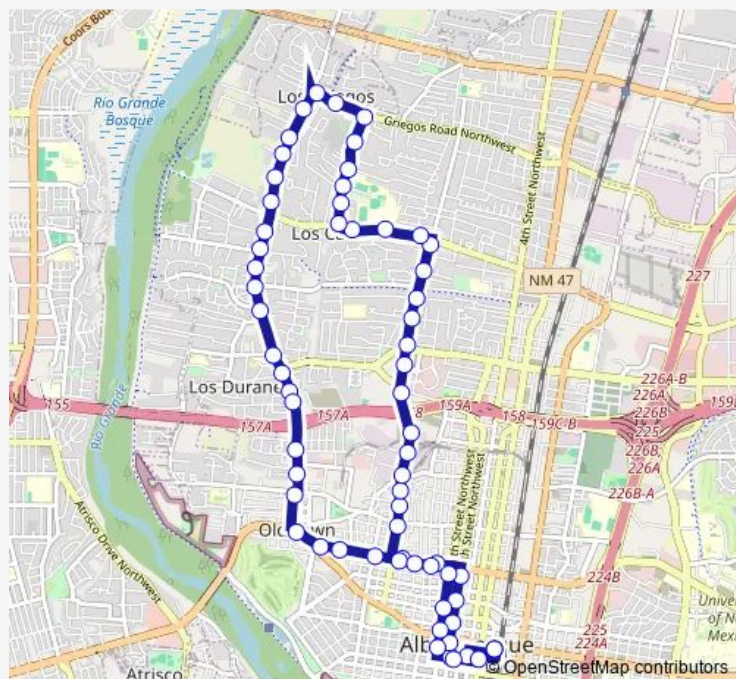

12th @ Phoenix

12th @ Los Arboles

12th @ McMullen

Route schedule

A.T.C. (Bay B) — A.T.C. (Bay B)

Monday 06:56-18:05

Tuesday 06:56-18:05

Wednesday 06:56-18:05

Thursday 06:56-18:05

Friday 06:56-18:05

Saturday 09:22-16:22

Sunday —

Route info

Direction: A.T.C. (Bay B)

Stops: 64

Trip Duration: 0 hour 44 min

36 — 12th Street/Rio Grande

12th @ Candelaria

Candelaria @ 12th

Candelaria @ Valley Hs

Candelaria @ San Isidro

San Isidro @ Candelaria

San Isidro @ Paragon Ct.

San Isidro @ Valley Pool