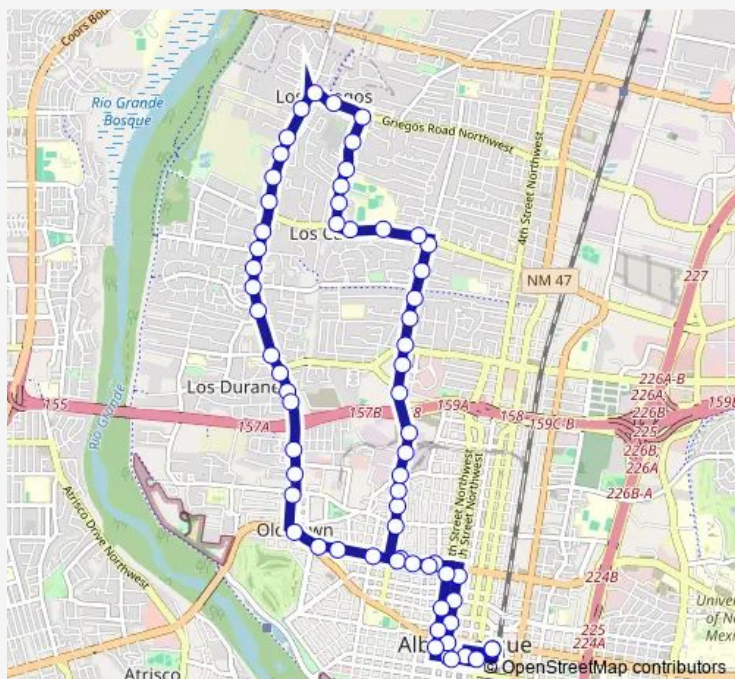

12th @ Phoenix

12th @ Los Arboles

12th @ McMullen

Route schedule

A.T.C. (Bay B) — A.T.C. (Bay B)

Monday 06:56-18:05

Tuesday 06:56-18:05

Wednesday 06:56-18:05

Thursday 06:56-18:05

Friday 06:56-18:05

Saturday 09:22-16:22

Sunday —

Route info

Direction: A.T.C. (Bay B)

Stops: 64

Trip Duration: 0 hour 44 min

36 — 12th Street/Rio Grande

12th @ Candelaria

Candelaria @ 12th

Candelaria @ Valley Hs

Candelaria @ San Isidro

San Isidro @ Candelaria

San Isidro @ Paragon Ct.

San Isidro @ Valley Pool