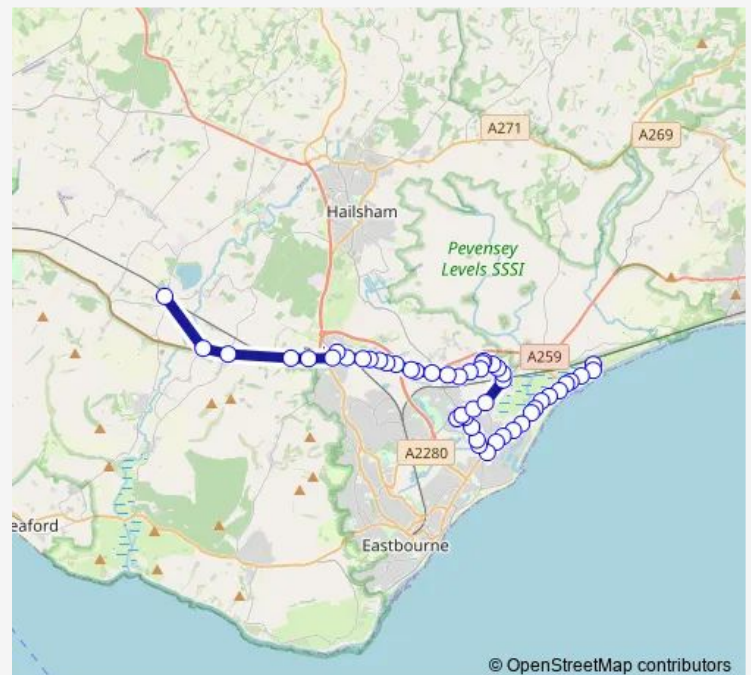

### Direction

The Square — Railway Station

50 stops

[Open route schedule](#)

The Square

Marine Avenue

Pebble Road

Bay Avenue

### Route schedule

The Square — Railway Station

Monday —

Tuesday —

Wednesday —

Thursday —

Friday —

Saturday 12:00

### Route info

Direction: The Square

Stops: 50

Trip Duration: 0 hour 44 min

© OpenStreetMap contributors

■ 36 — Berwick - Polegate - Langney - Beachlands

BusMaps

Hide Hollow Roundabout West