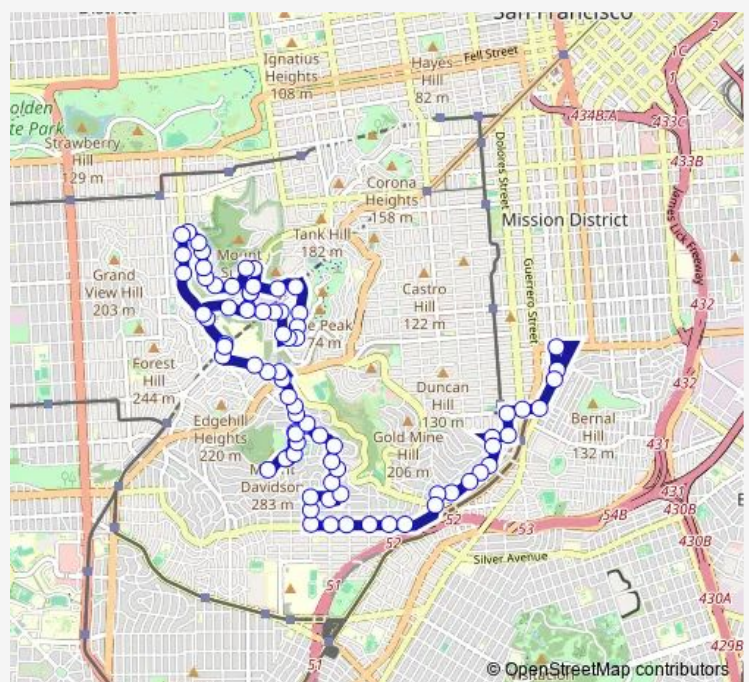

Teresita Blvd & Reposa Way

Teresita Blvd & Gaviota Way

Teresita Blvd & El Sereno Ct

Route schedule

Laguna Honda Blvd/Forest Hill Sta — Valencia St & Mission St

Monday 06:16-22:16

Tuesday 06:16-22:16

Wednesday 06:16-22:16

Thursday 06:16-22:16

Friday 06:16-22:16

Saturday 08:16-22:16

Sunday 08:16-22:16

Route info

Direction: Laguna Honda Blvd/Forest Hill Sta

Stops: 45

Trip Duration: 0 hour 24 min

36 — Teresita

Teresita Blvd & Bella Vista Way

636 Teresita Blvd

Teresita Blvd & Foerster St

Teresita Blvd & Stillings Ave

900 Teresita Blvd

Teresita Blvd & Foerster St

Foerster St & Mangels Ave

Monterey Blvd & Foerster St

Monterey Blvd & Edna St

Monterey Blvd & Detroit St

Monterey Blvd & Congo St

Monterey Blvd & Baden St

Diamond St & Bosworth St

Diamond St & Chenery St

Chenery St & Natick St