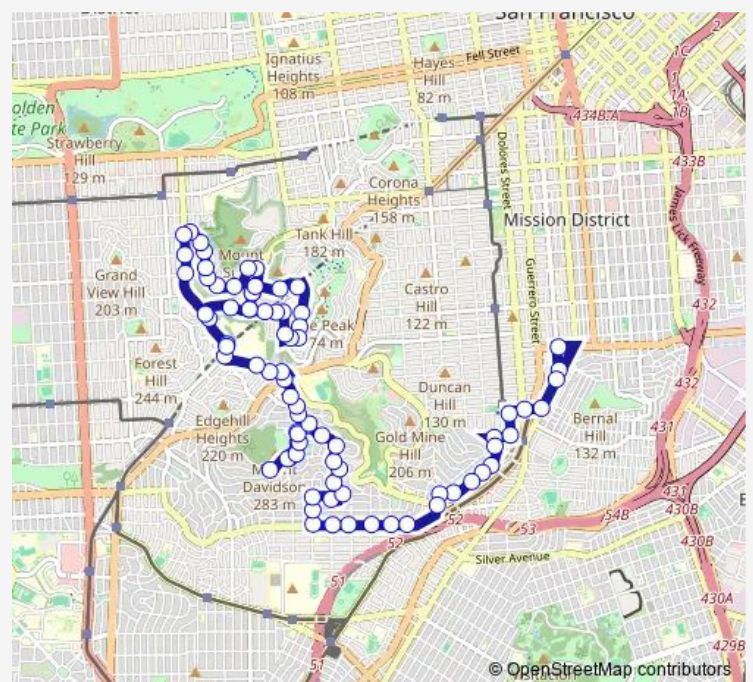

Teresita Blvd & El Sereno Ct

### Route schedule

Laguna Honda Blvd/Forest Hill Sta — Valencia St & Mission St

Monday 06:16-22:16

Tuesday 06:16-22:16

Wednesday 06:16-22:16

Thursday 06:16-22:16

Friday 06:16-22:16

Saturday 08:16-22:16

### Route info

Direction: Laguna Honda Blvd/Forest Hill Sta

Stops: 45

Trip Duration: 0 hour 28 min

36 — Teresita

Teresita Blvd & Bella Vista Way

636 Teresita Blvd

Teresita Blvd & Foerster St

## Route info

Direction: Valencia St & Mission St

Stops: 82

Trip Duration: 0 hour 43 min

Teresita Blvd & Stillings Ave

Teresita Blvd & Foerster St

636 Teresita Blvd

Teresita Blvd & Marietta Dr