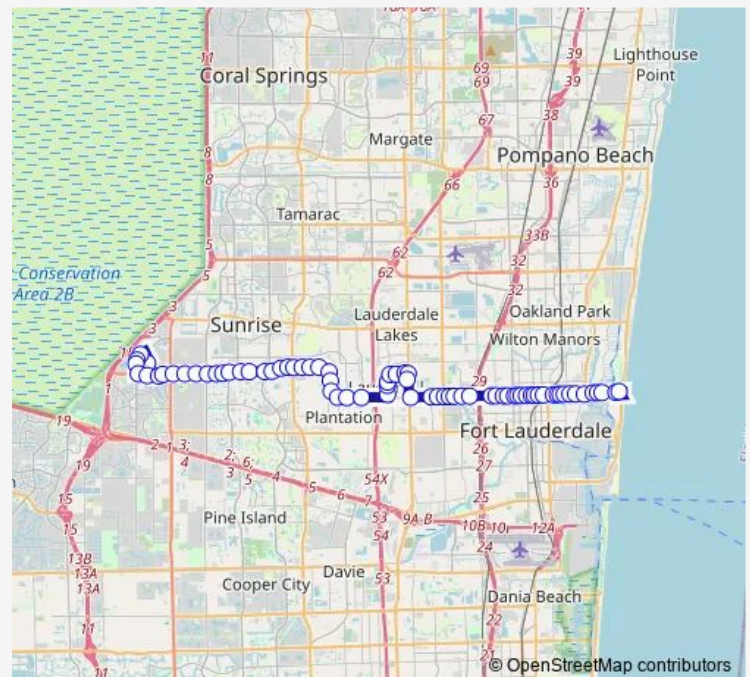

Sunrise Boulevard/Andrews Avenue

Sunrise Boulevard/Andrews Avenue

Sunrise Boulevard/Northwest 3rd Avenue

Sunrise Boulevard/Northwest 6th Avenue

Sunrise Boulevard/Northwest 7th Terrace

Sunrise Boulevard/Powerline Road

Sunrise Boulevard/Northwest 10th Avenue

Route schedule

Sunrise Boulevard/A1a — Sawgrass Mills

Monday 05:04-22:50

Tuesday 05:04-22:50

Wednesday 05:04-22:50

Thursday 05:04-22:50

Friday 05:04-22:50

Saturday 05:39-22:46

Sunday 06:42-20:12

Route info

Direction: Sunrise Boulevard/A1a

Stops: 72

Trip Duration: 1 hour 29 min

36 — A1a - Sawgrass Mills Mall

Sunrise Boulevard/Northwest 13th Terrace

Sunrise Boulevard/Northwest 15th Avenue

Sunrise Boulevard/Northwest 24th Avenue

Sunrise Boulevard/Northwest 27th Avenue

Sunrise Boulevard/Northwest 28th Terrace

Sunrise Boulevard/Northwest 29th Terrace

Sunrise Boulevard/Northwest 31st Avenue