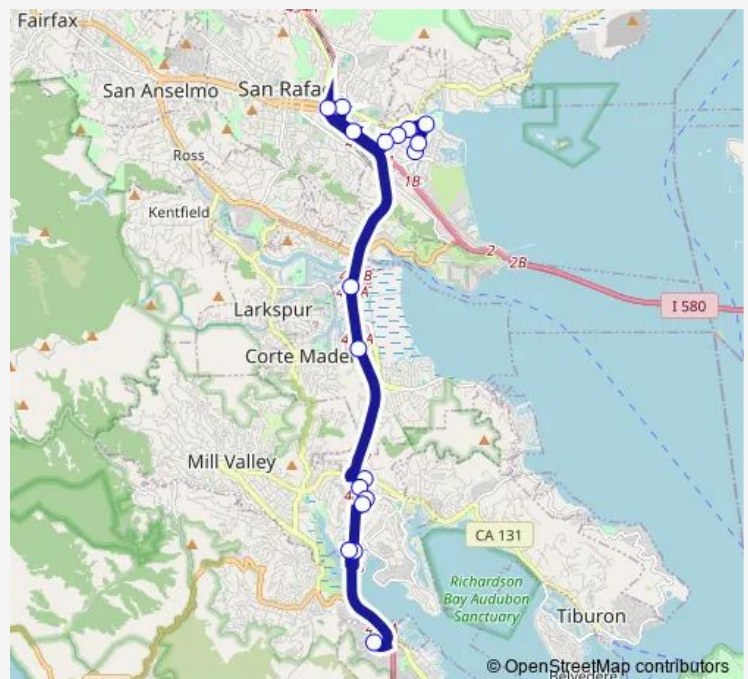

Bus 36 Canal - Marin City

[Go to website](#)

Direction

Marin City Hub-Donahue St & Terners Dr — Kerner Blvd & Larkspur St

14 stops

[Open route schedule](#)

Marin City Hub-Donahue St & Terners Dr

Seminary Dr Bus Pad

Tuesday 06:15-19:16

Wednesday 06:15-19:16

Thursday 06:15-19:16

Friday 06:15-19:16

Saturday 07:14-17:43

Sunday 07:14-17:43

Route info

Direction: Marin City Hub-Donahue St & Terners Dr

Stops: 14

Trip Duration: 0 hour 39 min

36 — Canal - Marin City

Direction

Kerner Blvd & Larkspur St — Marin City Hub-Donahue St & Terners Dr

18 stops

[Open route schedule](#)

Kerner Blvd & Larkspur St

Marin City Hub-Donahue St & Terners Dr

Route schedule

Kerner Blvd & Larkspur St — Marin City Hub-Donahue St & Terners Dr

Monday 05:53-19:53

Tuesday 05:53-19:53

Wednesday 05:53-19:53

Thursday 05:53-19:53

Friday 05:53-19:53