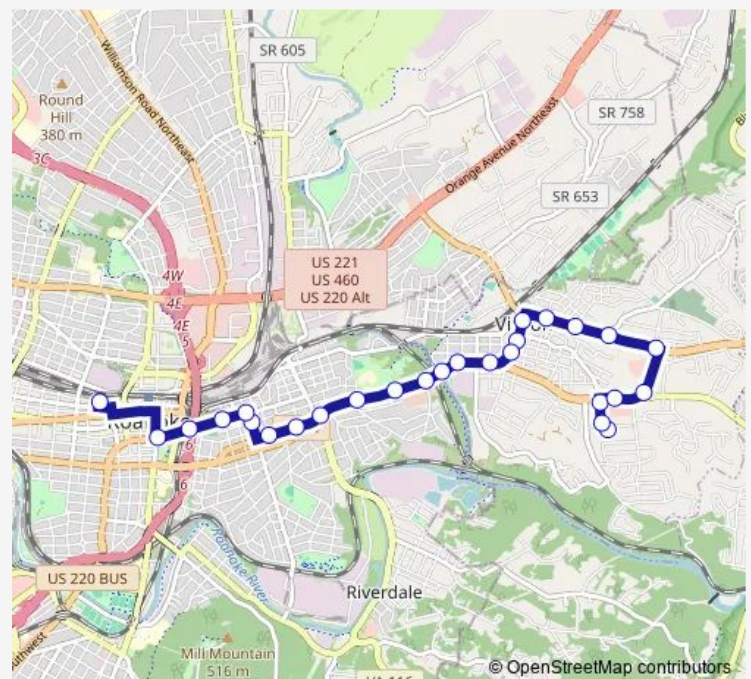

Bus 36 36 - Vinton to 3rd St Station

[Go to website](#)

Direction

Clearview Manor on Vinyard — 3rd St Station Slip L

27 stops

[Open route schedule](#)

Clearview Manor on Vinyard

Vineyard NB at Lancerlot

Dale WB at 13th

Jamison WB at 12th

Jamison WB at 10th

Route schedule

Clearview Manor on Vinyard — 3rd St Station Slip L

Monday 05:45-19:45

Tuesday 05:45-19:45

Wednesday 05:45-19:45

Thursday 05:45-19:45

Friday 05:45-19:45

Saturday 05:45-19:45

Sunday —

Route info

Direction: Clearview Manor on Vinyard

Stops: 27

Trip Duration: 0 hour 30 min

36 — 36 - Vinton to 3rd St Station

9th NB at Stewart

Tazewell WB at 8 1/2

Tazewell WB at 7th

Tazewell WB at I-581 Bridge

Franklin WB at Jefferson

3rd St Station Slip L

36 Bus time schedules and route maps are available in an offline PDF at busmaps.com. Use the busmaps.com website to see live bus times, train schedule or subway schedule, and step-by-step directions for all public transit in Roanoke