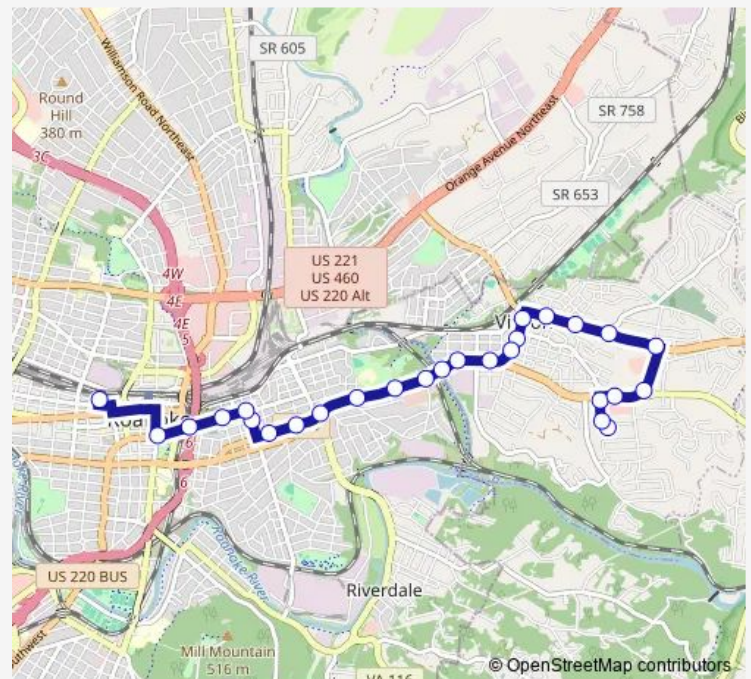

### Direction

Clearview Manor on Vinyard — 3rd St Station Slip J

27 stops

[Open route schedule](#)

Clearview Manor on Vinyard

Vineyard NB at Lancerlot

Vineyard NB at Verizon

Hardy EB at Kroger

### Route schedule

Clearview Manor on Vinyard — 3rd St Station Slip J

Monday 05:45-19:45

Tuesday 05:45-19:45

Wednesday 05:45-19:45

Thursday 05:45-19:45

Friday 05:45-19:45

Saturday 05:45-19:45

### Route info

Direction: Clearview Manor on Vinyard

Stops: 27

Trip Duration: 0 hour 30 min

36 — 36 - Vinton to 3rd St Station

9th NB at Stewart

Tazewell WB at 8 1/2

Tazewell WB at 7th

Tazewell WB at I-581 Bridge

Franklin WB at Jefferson

3rd St Station Slip J

36 Bus time schedules and route maps are available in an offline PDF at [busmaps.com](https://busmaps.com). Use the [busmaps.com](https://busmaps.com) website to see live bus times, train schedule or subway schedule, and step-by-step directions for all public transit in Roanoke