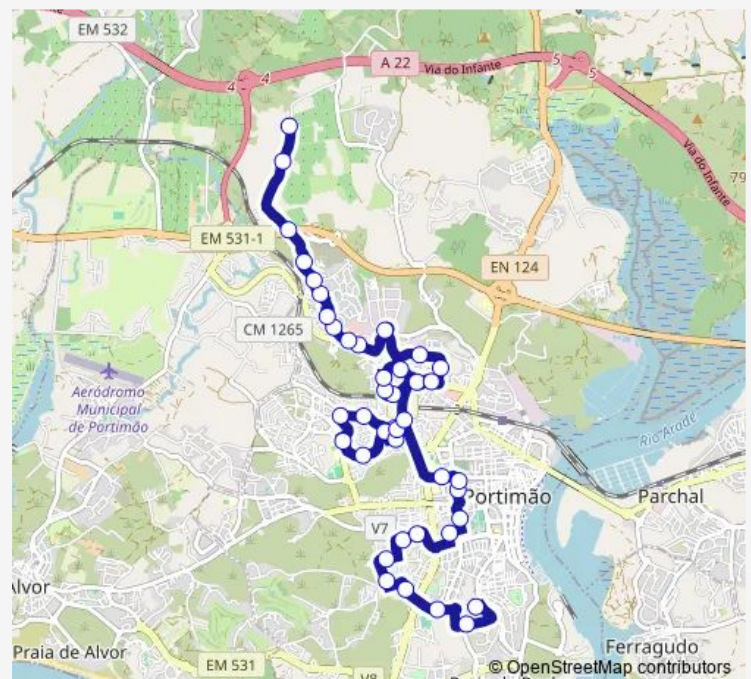

Rot. Pedra Mourinha 2

Route schedule

Sec. Poeta António Aleixo 1 — Alfarrobeiras

Monday 06:55-20:00

Tuesday 06:55-20:00

Wednesday 06:55-20:00

Thursday 06:55-20:00

Friday 06:55-20:00

Saturday —

Sunday —

Route info

Direction: Sec. Poeta António Aleixo 1

Stops: 41

Trip Duration: 0 hour 42 min

GNR 1

Pingo Doce 1

R. da Esperança 1

Aldeia Nova 1

Aldeia Nova / 125 2

Retail Center 2

Cracep 2

Jl/EB1 Coca Maravilhas 1

Dogep 1

Zona Industrial 2