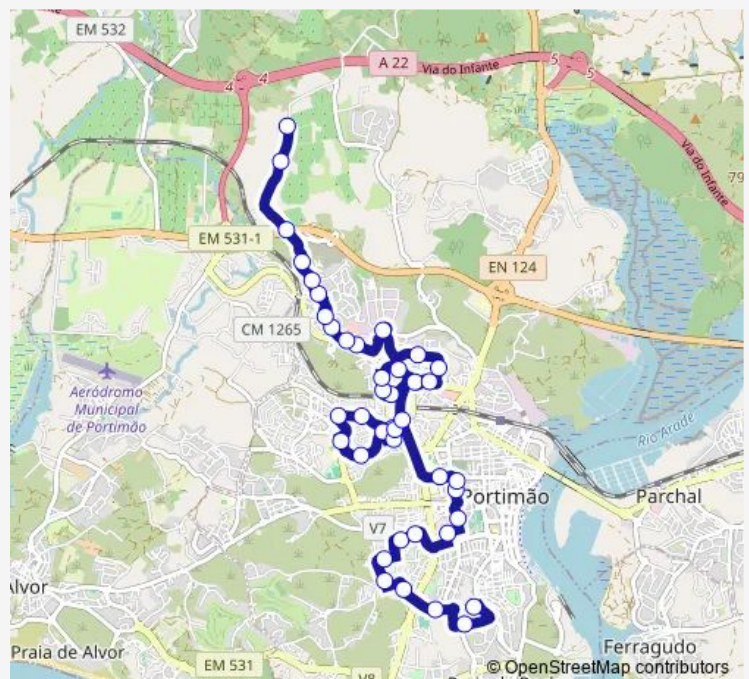

## Route schedule

Sec. Poeta António Aleixo 1 — Alfarrobeiras

Monday 06:55-20:00

Tuesday 06:55-20:00

Wednesday 06:55-20:00

Thursday 06:55-20:00

Friday 06:55-20:00

Saturday —

## Route info

Direction: Sec. Poeta António Aleixo 1

Stops: 41

Trip Duration: 0 hour 42 min

GNR 1

Pingo Doce 1

R. da Esperança 1

Aldeia Nova 1