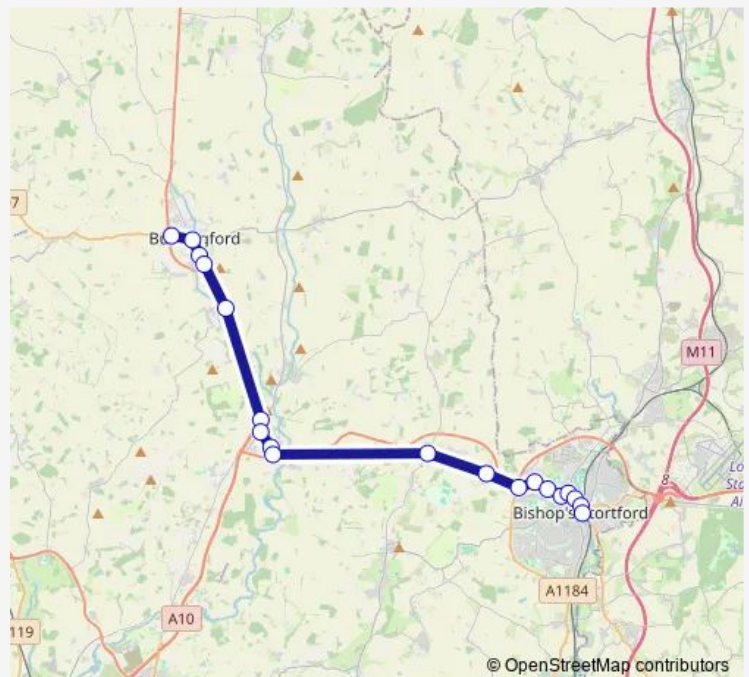

Play Area

High School

Tesco

Route schedule

Birchwood High School — The Crown Inn

Monday 15:25

Tuesday 15:25

Wednesday 15:25

Thursday 15:25

Friday 15:25

Saturday —

Sunday —

Route info

Direction: Birchwood High School

Stops: 40

Trip Duration: 1 hour 20 min