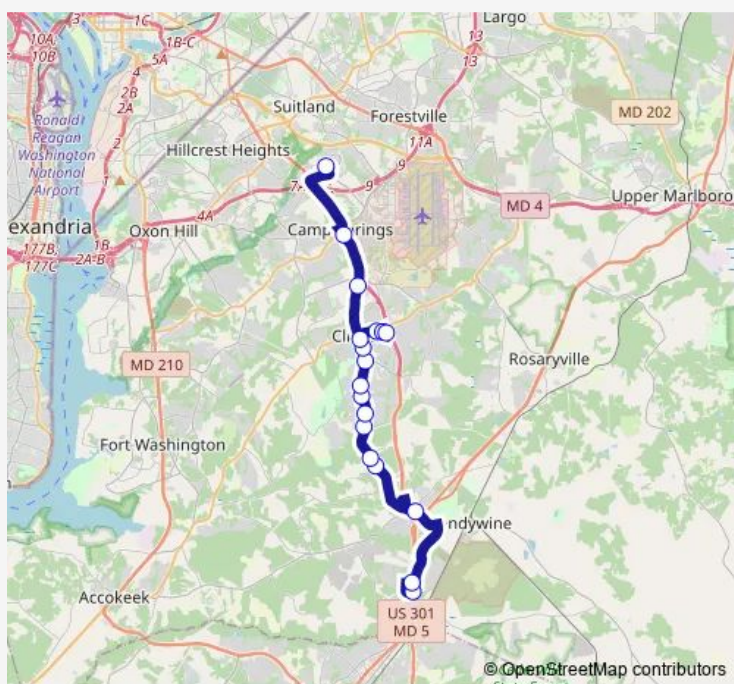

Bus 36 Clinton Fringe Lot/ Brandywine Crossing

[Go to website](#)

Direction

Brandywine Crossing Shopping Center at Target —
Branch Ave Metrorail Station At Bus Bay K

18 stops

[Open route schedule](#)

Brandywine Crossing Shopping Center at Target

Woody Terrace at Woodyard Road

Clinton Fringe Parking Lot at Bus Bay

Old Branch Ave at Coventry Way

Old Branch Ave at Pgcc Skilled Trade Center

Branch Ave Metrorail Station At Bus Bay K

Route schedule

Brandywine Crossing Shopping Center at Target —
Branch Ave Metrorail Station At Bus Bay K

Monday	06:00-18:00
Tuesday	06:00-18:00
Wednesday	06:00-18:00
Thursday	06:00-18:00
Friday	06:00-18:00
Saturday	06:00-18:00
Sunday	—

Route info

Direction: Brandywine Crossing Shopping Center at Target

Stops: 18

Trip Duration: 0 hour 46 min

Direction

Branch Ave Metrorail Station At Bus Bay K — Brandywine Crossing Shopping Center at Target

17 stops

[Open route schedule](#)

Branch Ave Metrorail Station At Bus Bay K

Old Branch Ave at Allentown Way