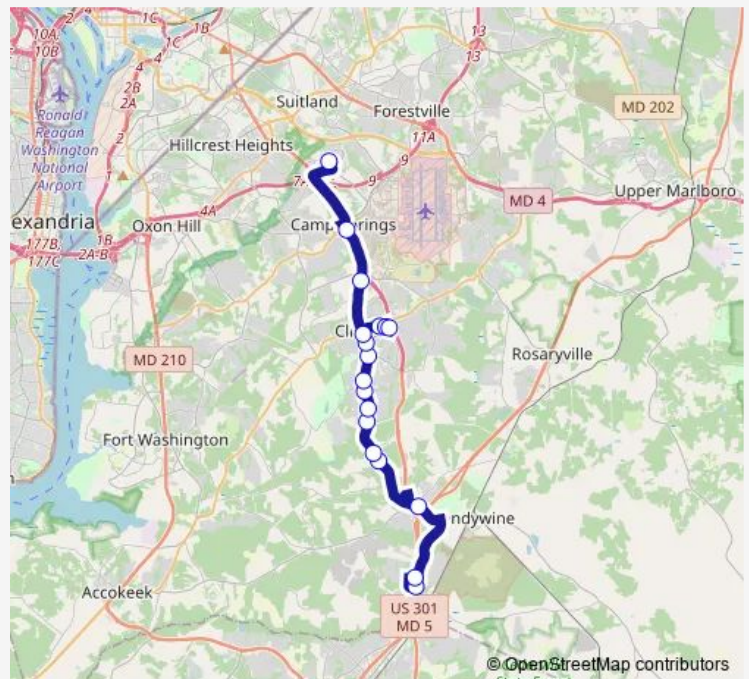

Bus 36 Clinton Fringe Lot/ Brandywine Crossing

[Go to website](#)

Direction

Brandywine Crossing Shopping Center at Target —
Branch Ave Metrorail Station At Bus Bay K

18 stops

[Open route schedule](#)

Brandywine Crossing Shopping Center at Target

Woody Terrace at Woodyard Road

Clinton Fringe Parking Lot at Bus Bay

Old Branch Ave at Coventry Way

Old Branch Ave at Pgcc Skilled Trade Center

Branch Ave Metrorail Station At Bus Bay K

Route schedule

Brandywine Crossing Shopping Center at Target —
Branch Ave Metrorail Station At Bus Bay K

Monday	06:00-18:00
Tuesday	06:00-18:00
Wednesday	06:00-18:00
Thursday	06:00-18:00
Friday	06:00-18:00
Saturday	06:00-18:00
Sunday	—

Route info

Direction: Brandywine Crossing Shopping Center at Target

Stops: 18

Trip Duration: 0 hour 46 min

Direction

Branch Ave Metrorail Station At Bus Bay K — Brandywine Crossing Shopping Center at Target

17 stops

[Open route schedule](#)

Branch Ave Metrorail Station At Bus Bay K

Old Branch Ave at Allentown Way