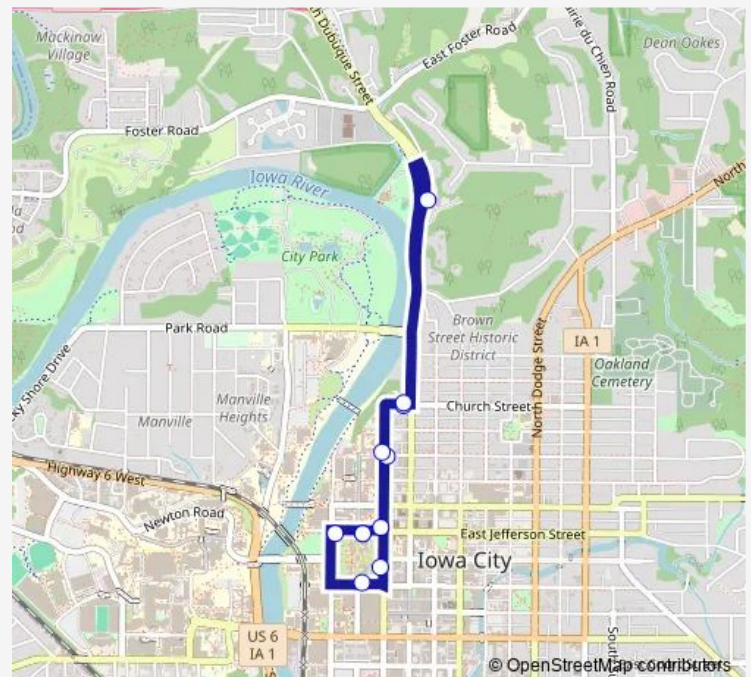

Bus 36 East Dorm Shuttle

[Go to website](#)

Direction

Macbride Hall — Macbride Hall

11 stops

[Open route schedule](#)

Macbride Hall

Burge Hall

Macbride Hall

Route schedule

Macbride Hall — Macbride Hall

Monday 15:15-18:03

Tuesday 15:15-18:03

Wednesday 15:15-18:03

Thursday 15:15-18:03

Friday 15:15-18:03

Saturday —

Sunday —

Route info

Direction: Macbride Hall

Stops: 11

Trip Duration: 0 hour 20 min

36 — East Dorm Shuttle

36 Bus time schedules and route maps are available in an offline PDF at busmaps.com. Use the busmaps.com website to see live bus times, train schedule or subway schedule, and step-by-step directions for all public transit in Iowa City