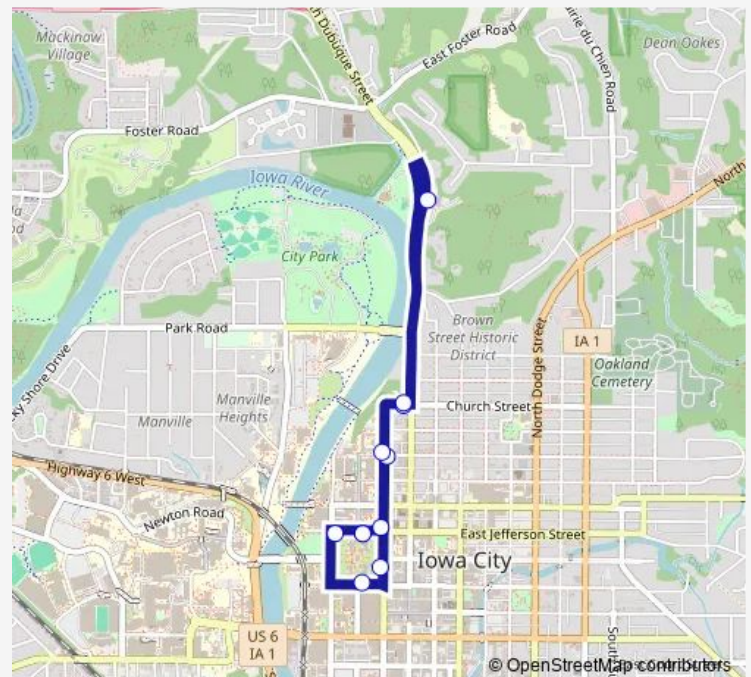

### Direction

Macbride Hall — Macbride Hall

11 stops

[Open route schedule](#)

Macbride Hall

Burge Hall

Church St South

Mayflower Hall

### Route schedule

Macbride Hall — Macbride Hall

Monday 15:15-18:03

Tuesday 15:15-18:03

Wednesday 15:15-18:03

Thursday 15:15-18:03

Friday 15:15-18:03

Saturday —

### Route info

Direction: Macbride Hall

Stops: 11

Trip Duration: 0 hour 20 min

36 Bus time schedules and route maps are available in an offline PDF at [busmaps.com](https://busmaps.com). Use the [busmaps.com](https://busmaps.com) website to see live bus times, train schedule or subway schedule, and step-by-step directions for all public transit in Iowa City