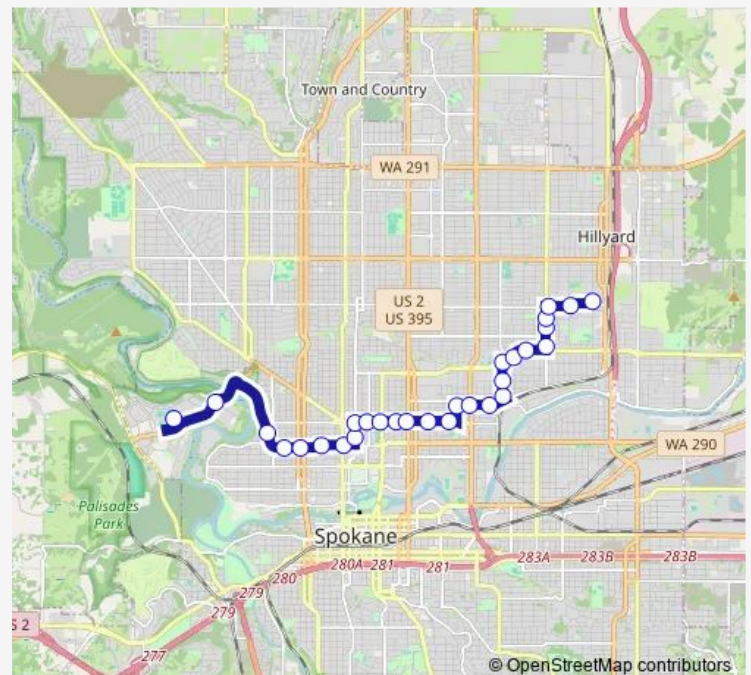

Illinois @ Dakota

Indiana @ Standard

Indiana @ Lidgerwood

Indiana @ Ruby

Indiana @ Division

Indiana @ Normandie

Indiana @ Washington

Indiana @ Howard

### Route schedule

Garland @ Regal — Sfcc Station Bay 2

Monday 20:35-22:35

Tuesday 20:35-22:35

Wednesday 20:35-22:35

Thursday 20:35-22:35

Friday 20:35-22:35

Saturday 20:35-22:35

### Route info

Direction: Garland @ Regal

Stops: 29

Trip Duration: 0 hour 23 min

36 — North Central

BusMaps

Post @ Spofford

Maxwell @ Monroe